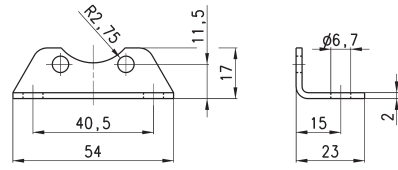

Mod.
C114-ST/2

Mounting bracket Mod. N204-ST

For filters and lubricators

The kit is supplied with:

- 1 bracket
- 2 screws M5X6

Materials: zinc-plated steel bracket and screws.

Mod.
N204-ST