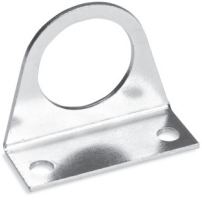

ACCESSORIES FOR SERIES N

Mounting bracket
Mod. C114-ST

Mounting bracket
Mod. C114-ST/1

Mounting bracket
Mod. C114-ST/2

Mounting bracket
Mod. N204-ST

Systems of rapid connections designed to make mounting easier.

Mounting bracket Mod. C114-ST

For regulators and filter-regulators (G1/4 - G1/8)

The kit is supplied with:
1x zinc-plated steel bracket.

Mod.
C114-ST

Mounting bracket Mod. C114-ST/1

For regulators and filter-regulators (G1/4 - G1/8)

The kit is supplied with 1 zinc-plated steel bracket.

Mod.
C114-ST/1

Mounting bracket Mod. C114-ST/2

For regulators and filter-regulators
(G1/4 - G1/8)

The kit is supplied with 1 zinc-plated steel bracket.

Mod.
C114-ST/2

Mounting bracket Mod. N204-ST

For filters and lubricators

The kit is supplied with:

- 1 bracket
- 2 screws M5X6

Materials: zinc-plated steel bracket and screws.

Mod.
N204-ST