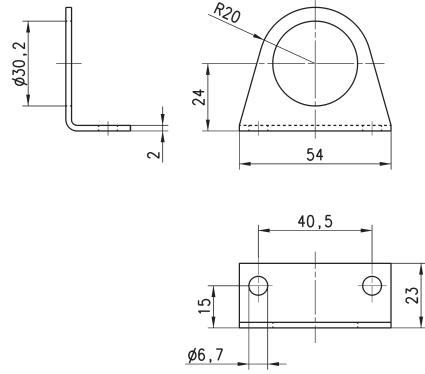

Mounting bracket Mod. C114-ST

For regulators and filter-regulators (G1/4 - G1/8)

The kit is supplied with:
1x zinc-plated steel bracket.

Mod.
C114-ST

Mounting bracket Mod. C114-ST/1

For regulators and filter-regulators (G1/4 - G1/8)

The kit is supplied with 1 zinc-plated steel bracket.

Mod.
C114-ST/1

Mounting bracket Mod. C114-ST/2

For regulators and filter-regulators
(G1/4 - G1/8)

The kit is supplied with 1 zinc-plated steel bracket.