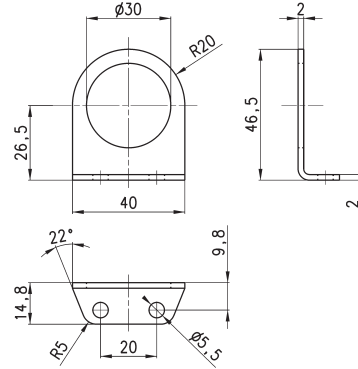

Mounting bracket Mod. C114-ST

For regulators and filter-regulators (G1/4 - G1/8)

The kit is supplied with:
1x zinc-plated steel bracket.

Mod.
C114-ST

Mounting bracket Mod. C114-ST/1

For regulators and filter-regulators (G1/4 - G1/8)

The kit is supplied with 1 zinc-plated steel bracket.

Mod.
C114-ST/1

Mounting bracket Mod. C114-ST/2

For regulators and filter-regulators
(G1/4 - G1/8)

The kit is supplied with 1 zinc-plated steel bracket.