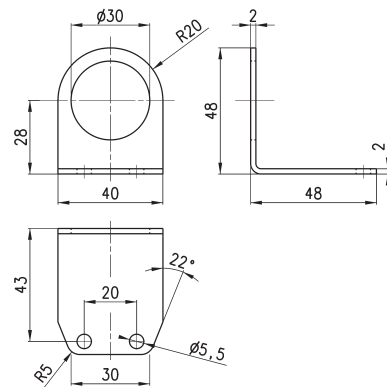

Mounting bracket Mod. C114-ST

For regulators and filter-regulators (G1/4 - G1/8)

The kit is supplied with:
1x zinc-plated steel bracket.

Mod.
C114-ST

Mounting bracket Mod. C114-ST/1

For regulators and filter-regulators (G1/4 - G1/8)

The kit is supplied with 1 zinc-plated steel bracket.

Mod.
C114-ST/1

Mounting bracket Mod. C114-ST/2

For regulators and filter-regulators
(G1/4 - G1/8)

The kit is supplied with 1 zinc-plated steel bracket.

Mod.
C114-ST/2

Mounting bracket Mod. N204-ST

For filters and lubricators

The kit is supplied with:

- 1 bracket
- 2 screws M5X6

Materials: zinc-plated steel bracket and screws.

Mod.
N204-ST