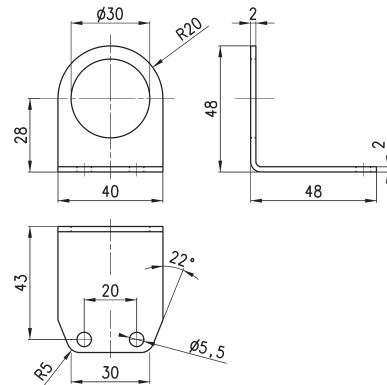

Mounting bracket Mod. C114-ST

For regulators and filter-regulators (G1/4 - G1/8)

The kit is supplied with:
1x zinc-plated steel bracket.

Mod.
C114-ST

Mounting bracket Mod. C114-ST/1

For regulators and filter-regulators (G1/4 - G1/8)

The kit is supplied with 1 zinc-plated steel bracket.

Mod.
C114-ST/1

Mounting bracket Mod. C114-ST/2

For regulators and filter-regulators
(G1/4 - G1/8)

The kit is supplied with 1 zinc-plated steel bracket.

Mod.
C114-ST/2

Mounting bracket Mod. N204-ST

For filters and lubricators

The kit is supplied with:

- 1 bracket
- 2 screws M5X6

Materials: zinc-plated steel bracket and screws.

Mod.

N204-ST