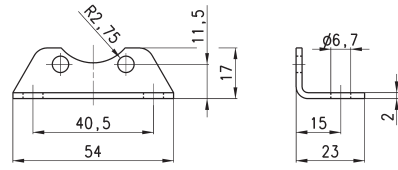

Mod.
C114-ST/2

Mounting bracket Mod. N204-ST

For filters and lubricators

The kit is supplied with:

- 1 bracket
- 2 screws M5X6

Materials: zinc-plated steel bracket and screws.

Mod.

N204-ST