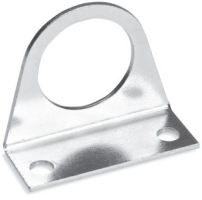

ACCESSORIES FOR SERIES N

Mounting bracket
Mod. C114-ST

Mounting bracket
Mod. C114-ST/1

Mounting bracket
Mod. C114-ST/2

Mounting bracket
Mod. N204-ST

Systems of rapid connections designed to make mounting easier.

Mounting bracket Mod. C114-ST

For regulators and filter-regulators (G1/4 - G1/8)

The kit is supplied with:
1x zinc-plated steel bracket.

Mod.
C114-ST

Mounting bracket Mod. C114-ST/1

For regulators and filter-regulators (G1/4 - G1/8)

The kit is supplied with 1 zinc-plated steel bracket.

Mod.
C114-ST/1

Mounting bracket Mod. C114-ST/2

For regulators and filter-regulators
(G1/4 - G1/8)

The kit is supplied with 1 zinc-plated steel bracket.

Mod.
C114-ST/2

Mounting bracket Mod. N204-ST

For filters and lubricators

The kit is supplied with:

- 1 bracket
- 2 screws M5X6

Materials: zinc-plated steel bracket and screws.

Mod.

N204-ST