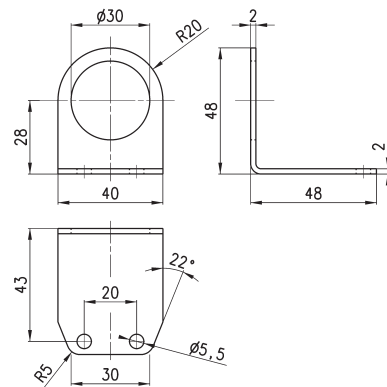

Mounting bracket Mod. C114-ST

For regulators and filter-regulators (G1/4 - G1/8)

The kit is supplied with:
1x zinc-plated steel bracket.

Mod.
C114-ST

Mounting bracket Mod. C114-ST/1

For regulators and filter-regulators (G1/4 - G1/8)

The kit is supplied with 1 zinc-plated steel bracket.

Mod.
C114-ST/1

Mounting bracket Mod. C114-ST/2

For regulators and filter-regulators
(G1/4 - G1/8)

The kit is supplied with 1 zinc-plated steel bracket.

Mod.
C114-ST/2

Mounting bracket Mod. N204-ST

For filters and lubricators

The kit is supplied with:
1 bracket
2 screws M5X6

Materials: zinc-plated steel bracket and screws.

Mod.

N204-ST