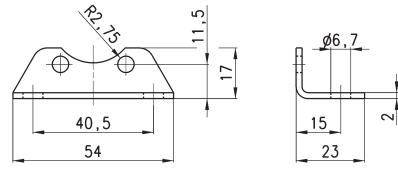

Mod.
C114-ST/2

Mounting bracket Mod. N204-ST

For filters and lubricators

The kit is supplied with:
1 bracket
2 screws M5X6

Materials: zinc-plated steel bracket and screws.

Mod.

N204-ST