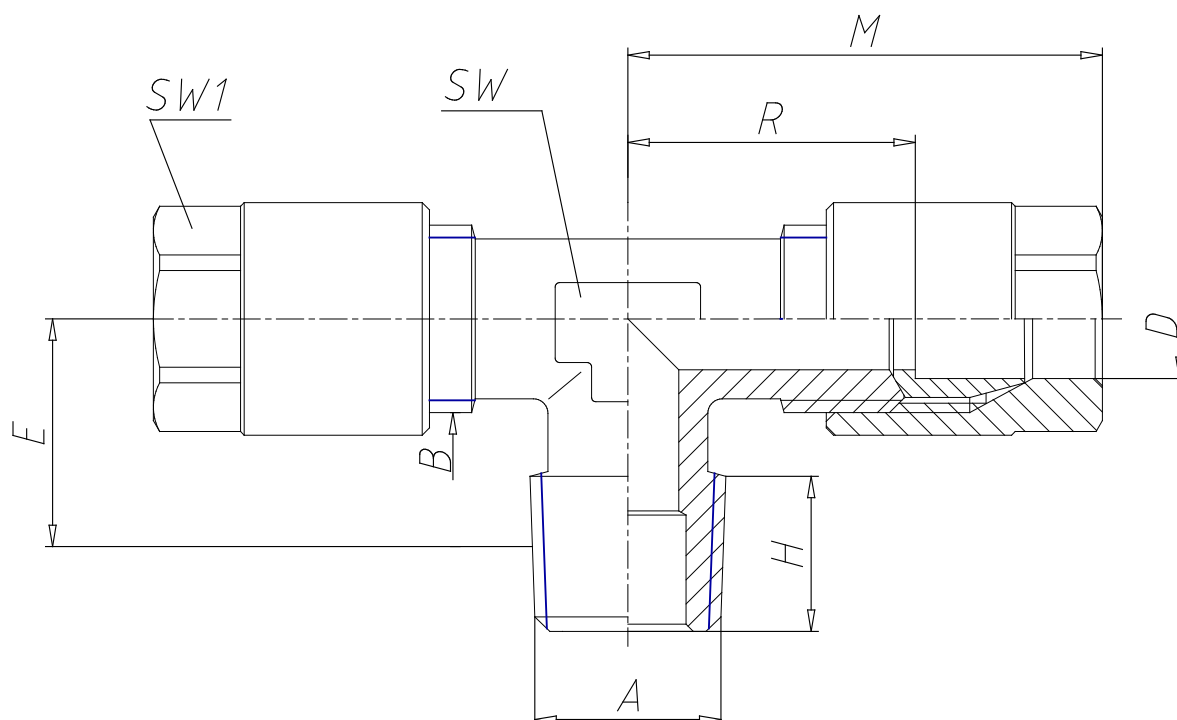

- Fittings Mod. 1000

Product code: 1000 10-1/4

Datasheet creation date: 10/03/2025 10:31

Check the most updated document online [click here](#)

TECHNICAL DATA

Mod.	1000 10-1/4
------	-------------

- Fittings Mod. 1000

Product code: 1000 10-1/4

DIMENSIONS

D (mm)	10
A	R1/4
B	3/8
E (mm)	15.0
H (mm)	11.0
M (mm)	38.0
R (mm)	22.5
SW (mm)	13
SW1 (mm)	17