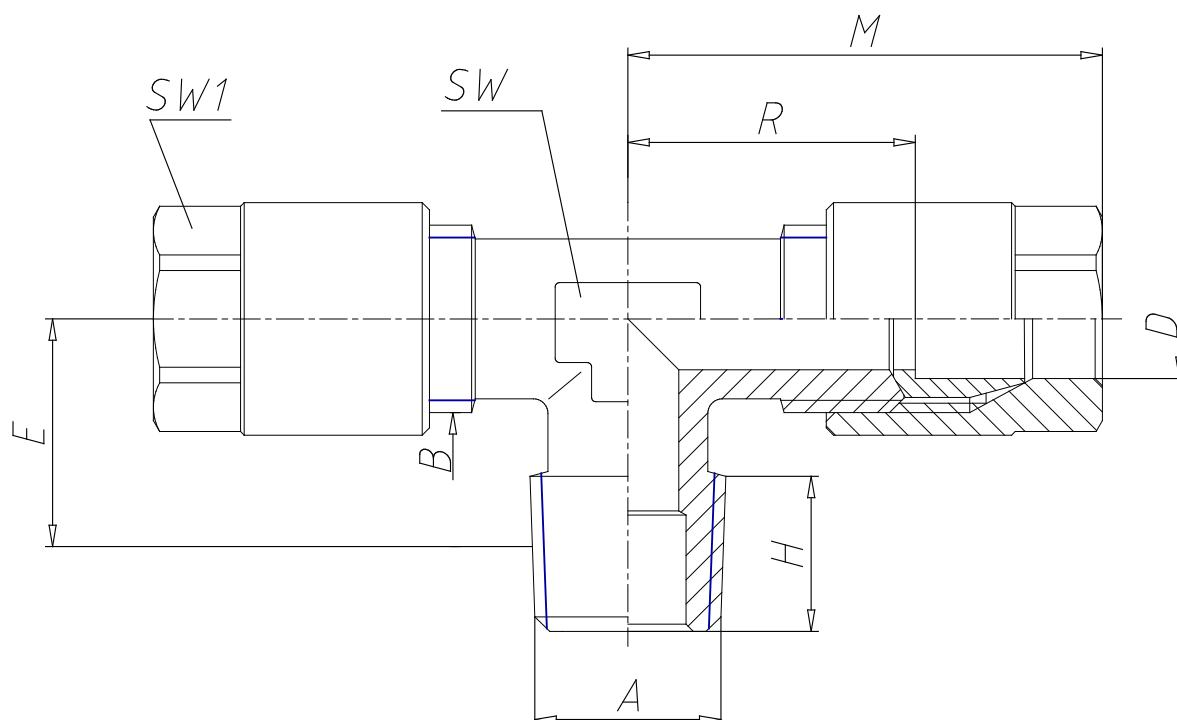

- Fittings Mod. 1000

Product code: 1000 6-1/8

Datasheet creation date: 10/03/2025 10:31

Check the most updated document online [click here](#)

■ TECHNICAL DATA

Mod.	1000 6-1/8
------	------------

- Fittings Mod. 1000

Product code: 1000 6-1/8

■ DIMENSIONS

D (mm)	6
A	R1/8
B	1/8
E (mm)	11.5
H (mm)	7.5
M (mm)	29.5
R (mm)	19.0
SW (mm)	9
SW1 (mm)	12