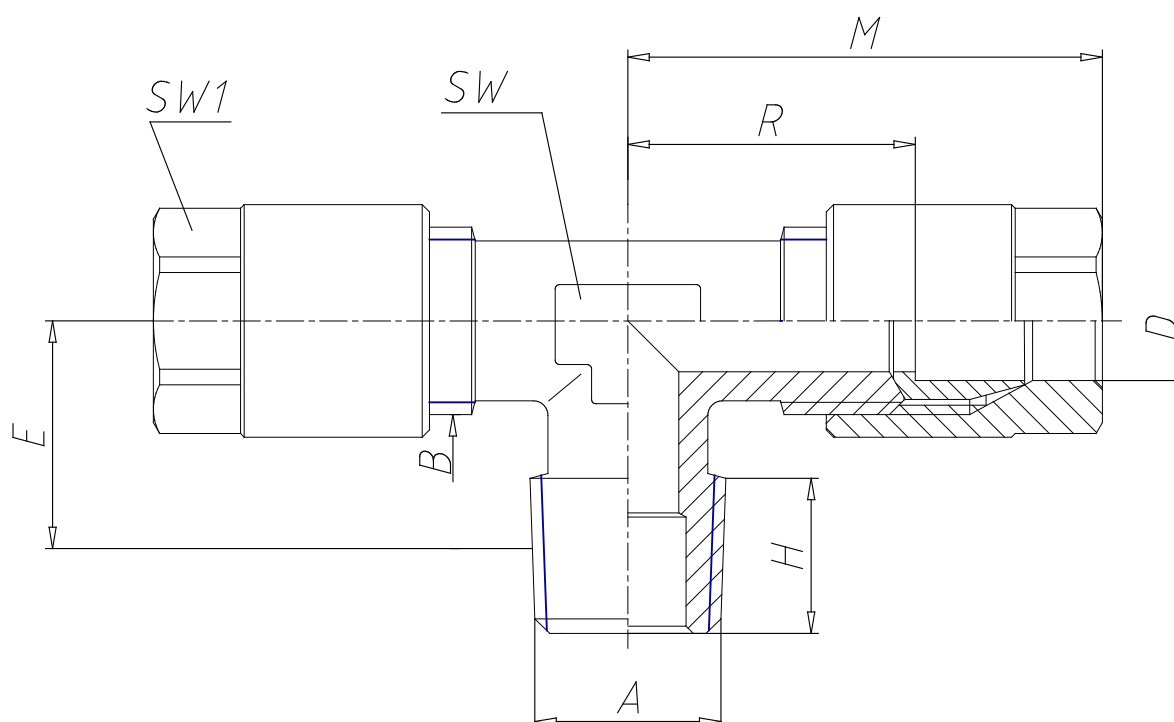

- Fittings Mod. 1000

Product code: 1000 8-1/4

Datasheet creation date: 10/03/2025 10:31

Check the most updated document online [click here](#)

TECHNICAL DATA

Mod.	1000 8-1/4
------	------------

- Fittings Mod. 1000

Product code: 1000 8-1/4

DIMENSIONS

D (mm)	8
A	R1/4
B	1/4
E (mm)	13.5
H (mm)	11.0
M (mm)	33.0
R (mm)	20.0
SW (mm)	12
SW1 (mm)	14