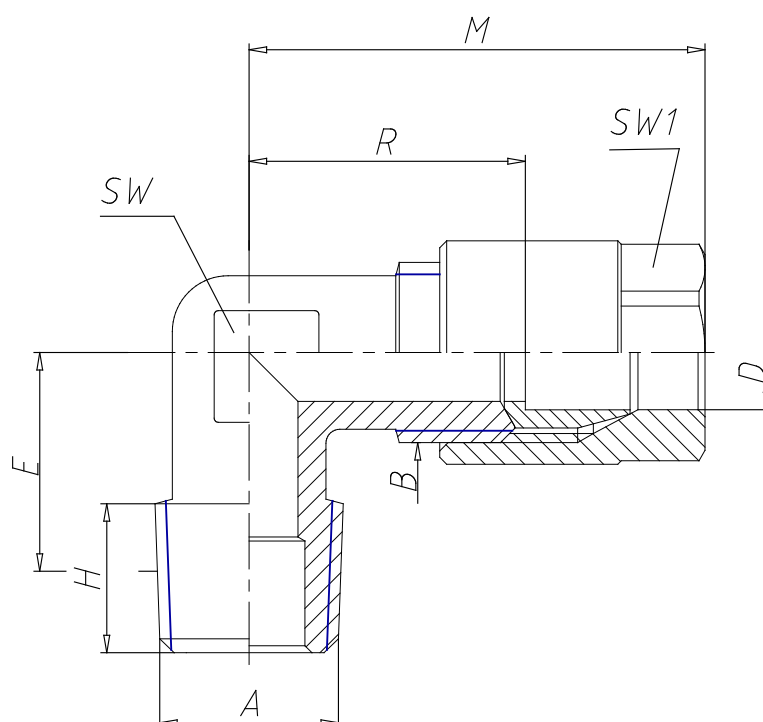

- Fittings Mod. 1020

Product code: 1020 12-1/4

Datasheet creation date: 10/03/2025 10:31

Check the most updated document online [click here](#)

■ TECHNICAL DATA

Mod.	1020 12-1/4
------	-------------

- Fittings Mod. 1020

Product code: 1020 12-1/4

DIMENSIONS

D (mm)	12
B1	R1/4
B	M18x1,5
E (mm)	15.0
H (mm)	11.0
M (mm)	37.0
R (mm)	16.5
SW (mm)	15
SW1 (mm)	19
With bi-conical olive	Con ogiva biconica