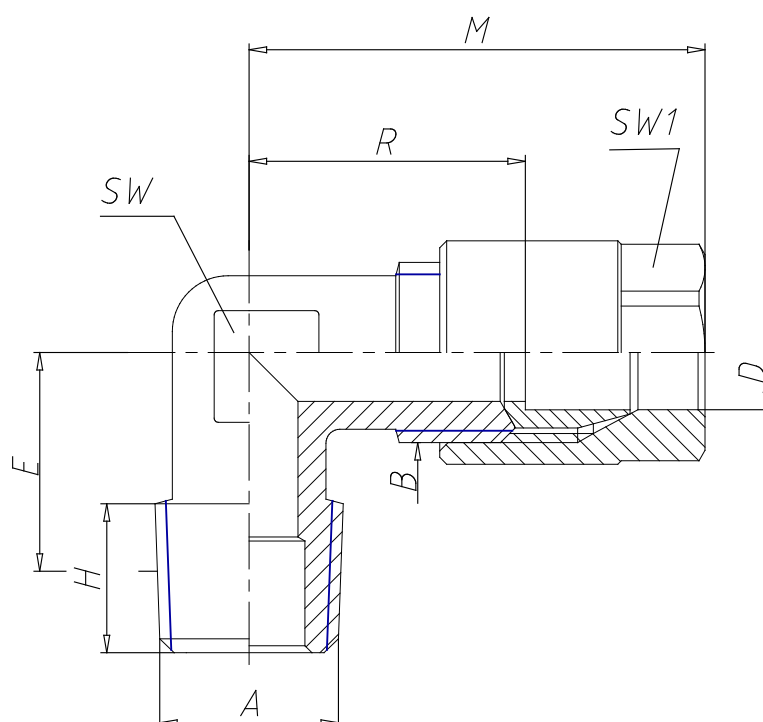

## - Fittings Mod. 1020

Product code: 1020 4-1/8

Datasheet creation date: 10/03/2025 10:31

Check the most updated document online [click here](#)

### ■ TECHNICAL DATA

Mod.	1020 4-1/8
------	------------

## - Fittings Mod. 1020

Product code: 1020 4-1/8

### DIMENSIONS

<b>D (mm)</b>	4
<b>B1</b>	R1/8
<b>B</b>	1/8
<b>E (mm)</b>	11.5
<b>H (mm)</b>	7.5
<b>M (mm)</b>	29.5
<b>R (mm)</b>	19.0
<b>SW (mm)</b>	9
<b>SW1 (mm)</b>	12
<b>With bi-conical olive</b>	-