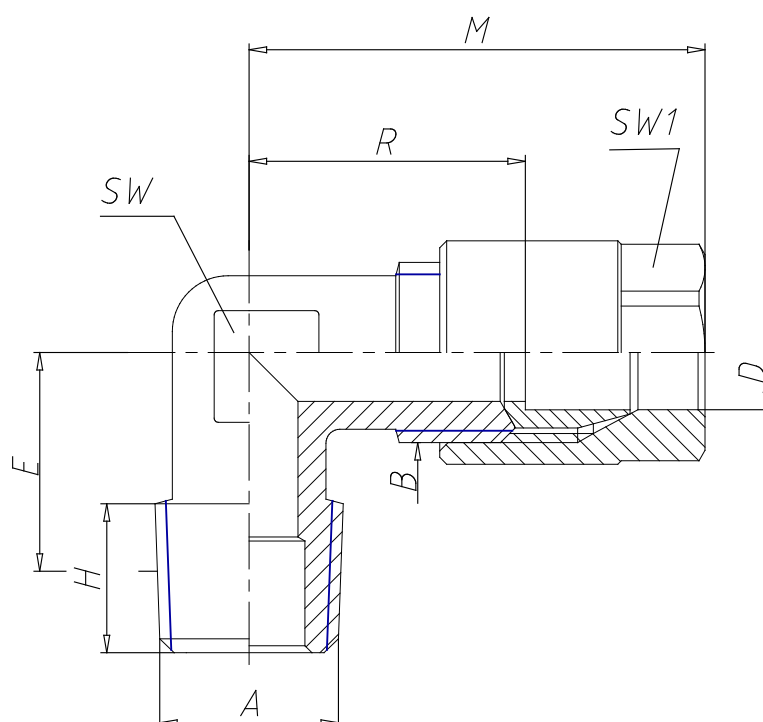

- Fittings Mod. 1020

Product code: 1020 6-1/4

Datasheet creation date: 10/03/2025 10:32

Check the most updated document online [click here](#)

TECHNICAL DATA

Mod.	1020 6-1/4
------	------------

- Fittings Mod. 1020

Product code: 1020 6-1/4

DIMENSIONS

D (mm)	6
B1	R1/4
B	1/8
E (mm)	13.5
H (mm)	11.0
M (mm)	29.5
R (mm)	19.0
SW (mm)	12
SW1 (mm)	12
With bi-conical olive	-