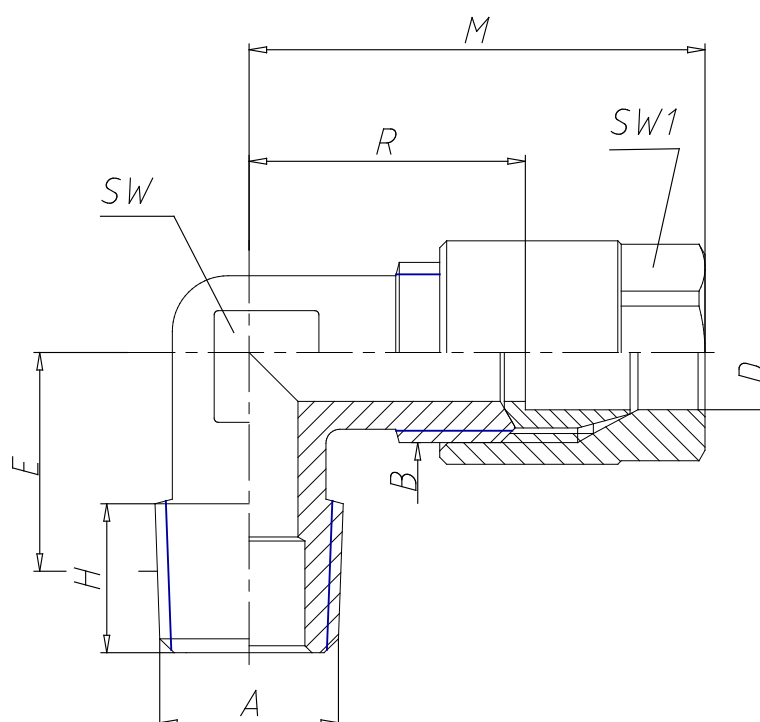

- Fittings Mod. 1020

Product code: 1020 8-1/4

Datasheet creation date: 10/03/2025 10:32

Check the most updated document online [click here](#)

■ TECHNICAL DATA

Mod.	1020 8-1/4
------	------------

- Fittings Mod. 1020

Product code: 1020 8-1/4

DIMENSIONS

D (mm)	8
B1	R1/4
B	1/4
E (mm)	13.5
H (mm)	11.0
M (mm)	33.0
R (mm)	20.0
SW (mm)	12
SW1 (mm)	14
With bi-conical olive	-