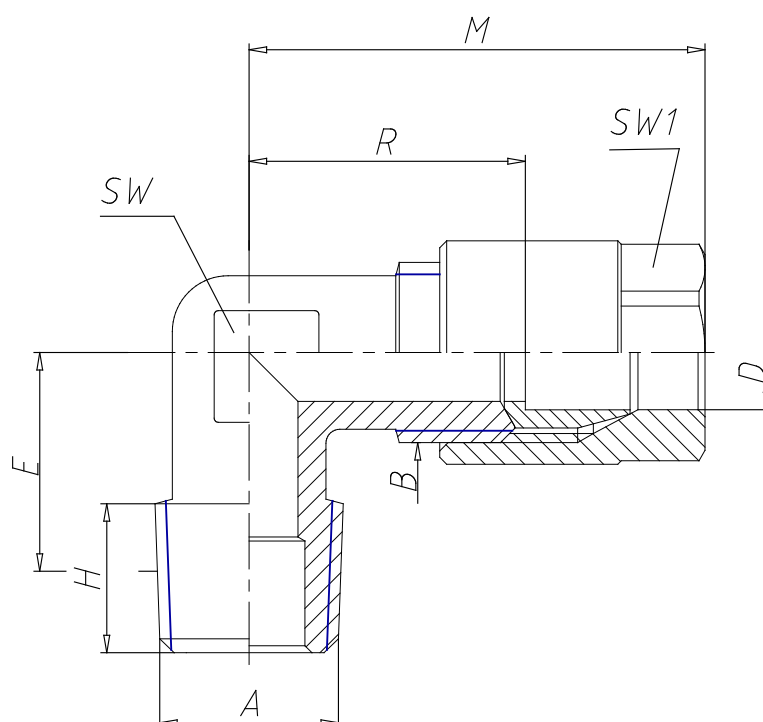

- Fittings Mod. 1020

Product code: 1020 8-1/8

Datasheet creation date: 10/03/2025 10:32

Check the most updated document online [click here](#)

TECHNICAL DATA

Mod.	1020 8-1/8
------	------------

- Fittings Mod. 1020

Product code: 1020 8-1/8

DIMENSIONS

D (mm)	8
B1	R1/8
B	1/4
E (mm)	11.5
H (mm)	7.5
M (mm)	33.0
R (mm)	20.0
SW (mm)	11
SW1 (mm)	14
With bi-conical olive	-