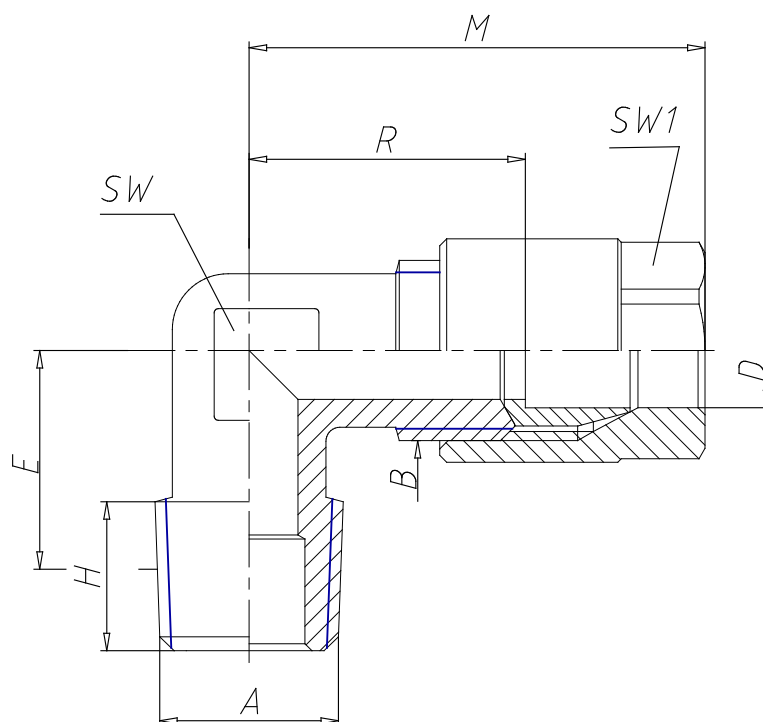

## - Fittings Mod. 1020

Product code: 1020 8-3/8

Datasheet creation date: 10/03/2025 10:32

Check the most updated document online [click here](#)

### ■ TECHNICAL DATA

Mod.	1020 8-3/8
------	------------

## - Fittings Mod. 1020

Product code: 1020 8-3/8

### DIMENSIONS

<b>D (mm)</b>	8
<b>B1</b>	R3/8
<b>B</b>	1/4
<b>E (mm)</b>	15.5
<b>H (mm)</b>	11.5
<b>M (mm)</b>	35.0
<b>R (mm)</b>	22.0
<b>SW (mm)</b>	14
<b>SW1 (mm)</b>	14
<b>With bi-conical olive</b>	-