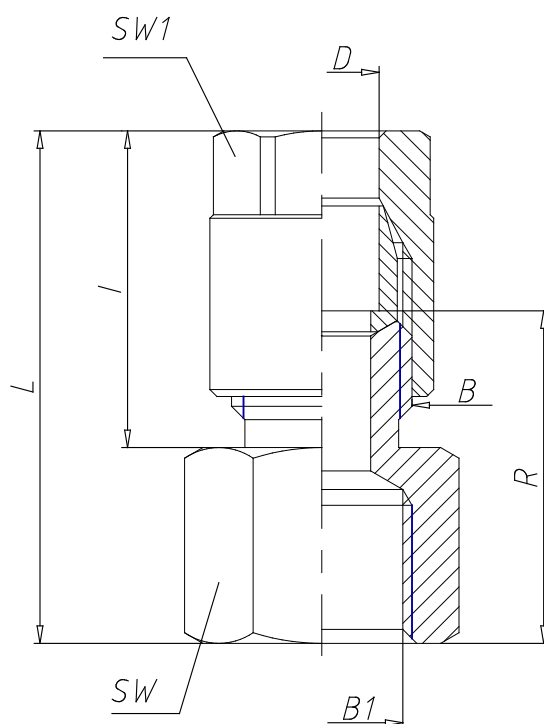

- Fittings Mod. 1063

Product code: 1063 4-1/8

Datasheet creation date: 10/03/2025 10:32

Check the most updated document online [click here](#)

■ TECHNICAL DATA

| | |
|------|------------|
| Mod. | 1063 4-1/8 |
|------|------------|

- Fittings Mod. 1063

Product code: 1063 4-1/8

■ DIMENSIONS

| | |
|-----------------|------|
| D (mm) | 4 |
| B1 | G1/8 |
| B | 1/8 |
| I (mm) | 19 |
| L (mm) | 29.0 |
| R (mm) | 18.5 |
| SW (mm) | 13 |
| SW1 (mm) | 12 |