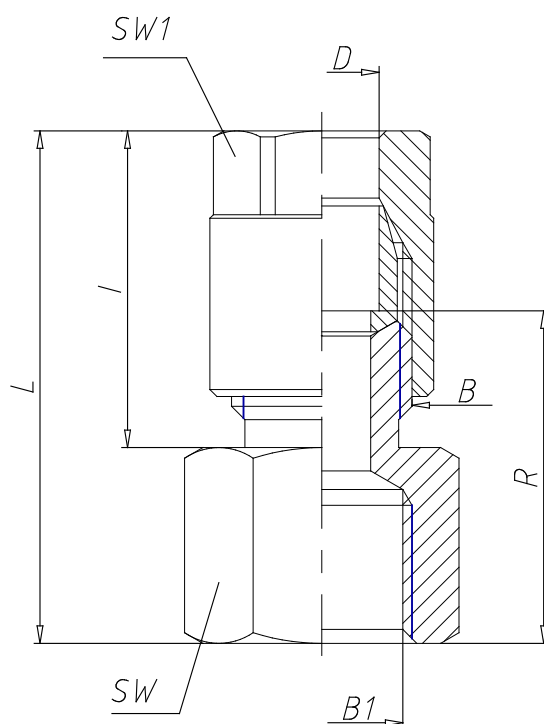

- Fittings Mod. 1063

Product code: 1063 6-1/4

Datasheet creation date: 10/03/2025 10:32

Check the most updated document online [click here](#)

■ TECHNICAL DATA

Mod.	1063 6-1/4
------	------------

- Fittings Mod. 1063

Product code: 1063 6-1/4

■ DIMENSIONS

D (mm)	6
B1	G1/4
B	1/8
I (mm)	19
L (mm)	30.5
R (mm)	20.0
SW (mm)	17
SW1 (mm)	12