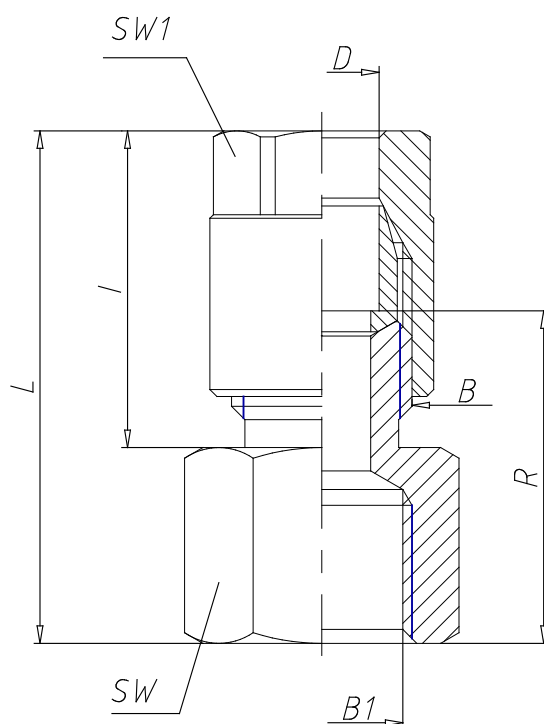

- Fittings Mod. 1063

Product code: 1063 6-1/8

Datasheet creation date: 10/03/2025 10:32

Check the most updated document online [click here](#)

■ TECHNICAL DATA

Mod.	1063 6-1/8
------	------------

- Fittings Mod. 1063

Product code: 1063 6-1/8

■ DIMENSIONS

D (mm)	6
B1	G1/8
B	1/8
I (mm)	19
L (mm)	29.0
R (mm)	18.5
SW (mm)	13
SW1 (mm)	12