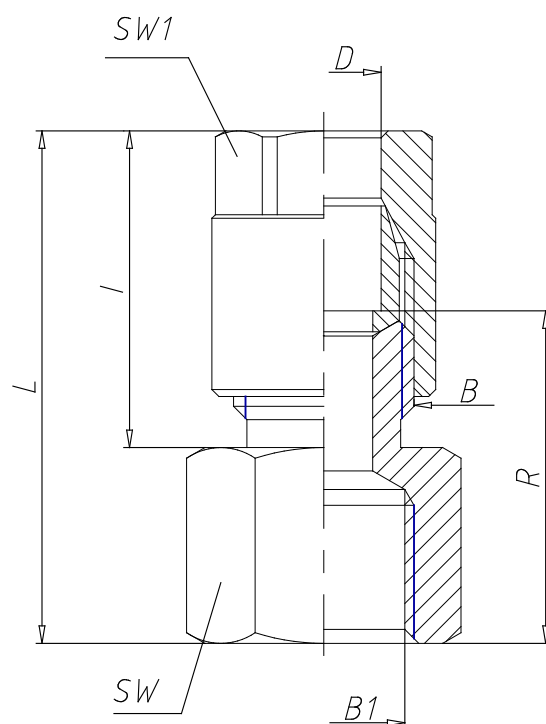

- Fittings Mod. 1063

Product code: 1063 8-1/8

Datasheet creation date: 10/03/2025 10:32

Check the most updated document online [click here](#)

■ TECHNICAL DATA

Mod.	1063 8-1/8
------	------------

- Fittings Mod. 1063

Product code: 1063 8-1/8

■ DIMENSIONS

D (mm)	8
B1	G1/8
B	1/4
I (mm)	23
L (mm)	33.0
R (mm)	20.0
SW (mm)	14
SW1 (mm)	14