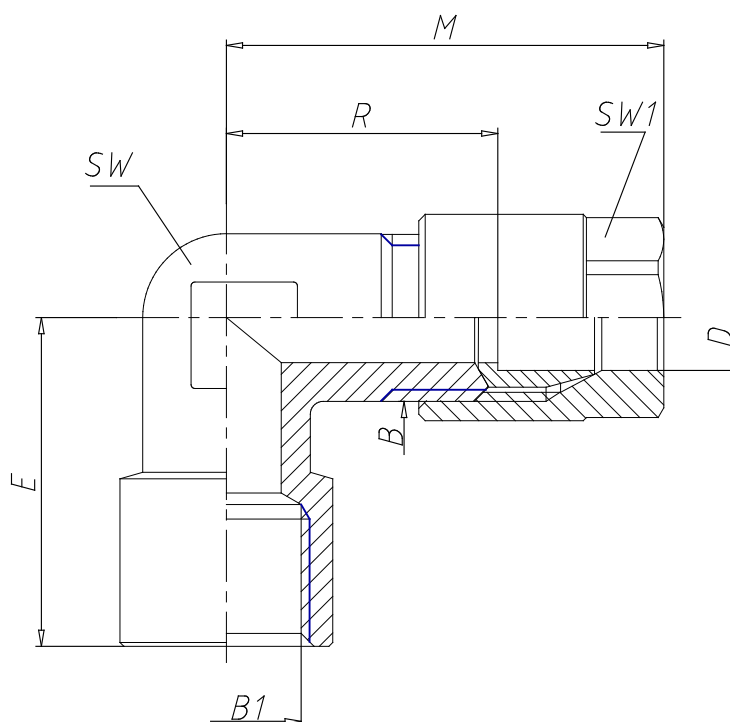

## - Fittings Mod. 1093

Product code: 1093 4-1/8

Datasheet creation date: 10/03/2025 10:32

Check the most updated document online [click here](#)

### ■ TECHNICAL DATA

Mod.	1093 4-1/8
------	------------

## - Fittings Mod. 1093

Product code: 1093 4-1/8

### ■ DIMENSIONS

<b>D (mm)</b>	4
<b>B1</b>	G1/8
<b>B</b>	1/8
<b>E (mm)</b>	19
<b>M (mm)</b>	29.5
<b>R (mm)</b>	18.5
<b>SW (mm)</b>	12
<b>SW1 (mm)</b>	12