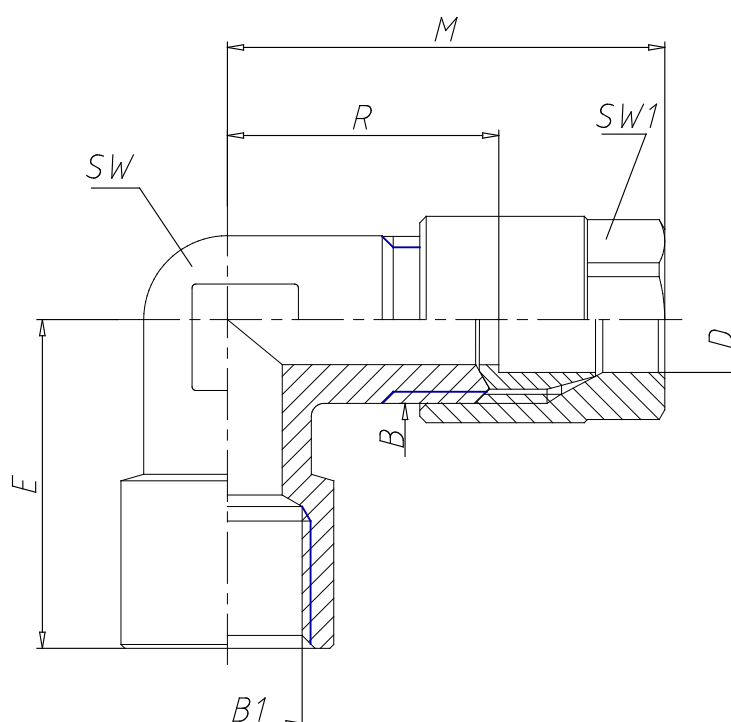

- Fittings Mod. 1093

Product code: 1093 6-1/4

Datasheet creation date: 10/03/2025 10:32

Check the most updated document online [click here](#)

TECHNICAL DATA

| | |
|------|------------|
| Mod. | 1093 6-1/4 |
|------|------------|

- Fittings Mod. 1093

Product code: 1093 6-1/4

■ DIMENSIONS

| | |
|-----------------|------|
| D (mm) | 6 |
| B1 | G1/4 |
| B | 1/8 |
| E (mm) | 23 |
| M (mm) | 30.5 |
| R (mm) | 20.0 |
| SW (mm) | 14 |
| SW1 (mm) | 12 |