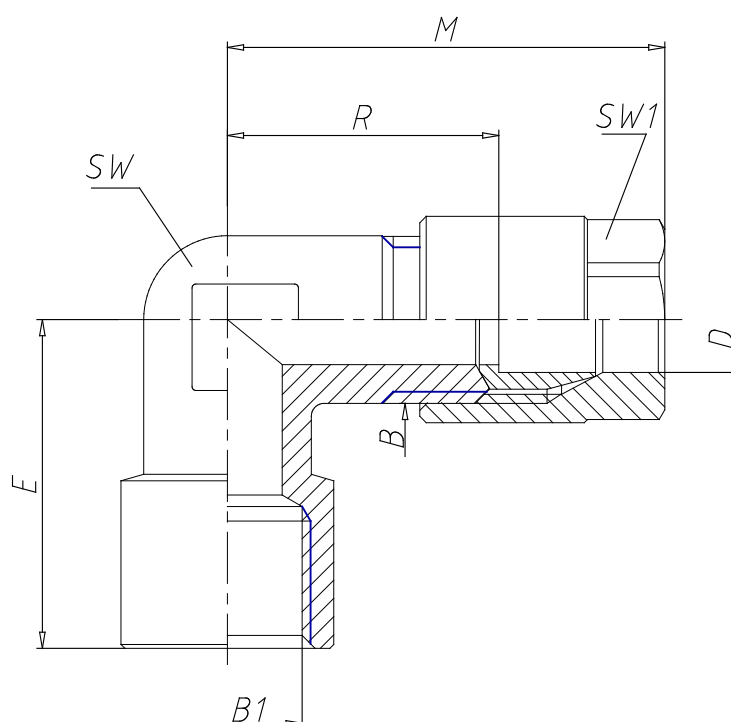

- Fittings Mod. 1093

Product code: 1093 6-1/8

Datasheet creation date: 10/03/2025 10:32

Check the most updated document online [click here](#)

TECHNICAL DATA

Mod.	1093 6-1/8
------	------------

- Fittings Mod. 1093

Product code: 1093 6-1/8

■ DIMENSIONS

D (mm)	6
B1	G1/8
B	1/8
E (mm)	19
M (mm)	29.5
R (mm)	19.0
SW (mm)	12
SW1 (mm)	12