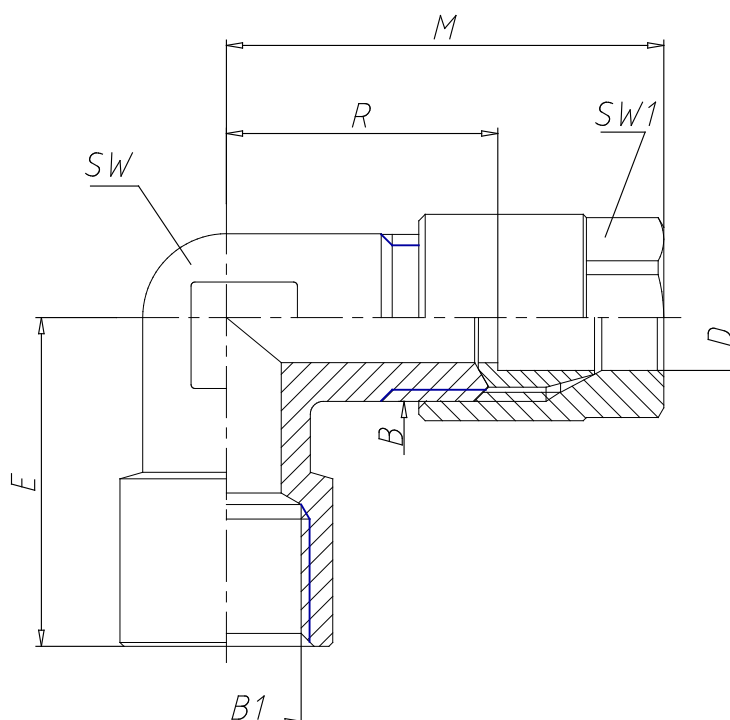

- Fittings Mod. 1093

Product code: 1093 8-1/4

Datasheet creation date: 10/03/2025 10:32

Check the most updated document online [click here](#)

TECHNICAL DATA

Mod.	1093 8-1/4
------	------------

- Fittings Mod. 1093

Product code: 1093 8-1/4

■ DIMENSIONS

D (mm)	8
B1	G1/4
B	1/4
E (mm)	23
M (mm)	33.0
R (mm)	22.0
SW (mm)	14
SW1 (mm)	14