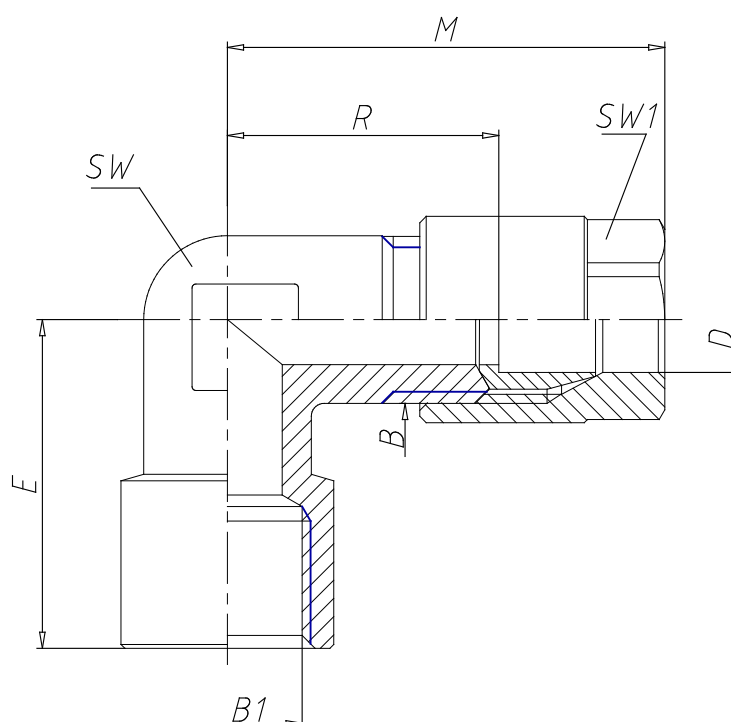

- Fittings Mod. 1093

Product code: 1093 8-1/8

Datasheet creation date: 10/03/2025 10:32

Check the most updated document online [click here](#)

■ TECHNICAL DATA

Mod.	1093 8-1/8
------	------------

- Fittings Mod. 1093

Product code: 1093 8-1/8

■ DIMENSIONS

D (mm)	8
B1	G1/8
B	1/4
E (mm)	19
M (mm)	33.0
R (mm)	20.0
SW (mm)	12
SW1 (mm)	14