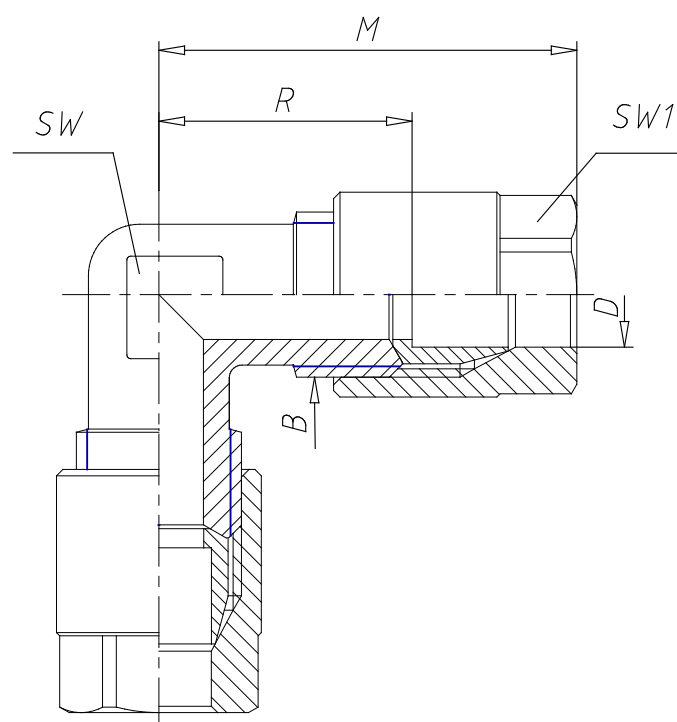

## - Fittings Mod. 1220

Product code: 1220 10

Datasheet creation date: 10/03/2025 10:33

Check the most updated document online [click here](#)

### TECHNICAL DATA

Mod.	1220 10
------	---------

## - Fittings Mod. 1220

Product code: 1220 10

### **DIMENSIONS**

<b>D (mm)</b>	10
<b>B</b>	3/8
<b>M (mm)</b>	38.0
<b>R (mm)</b>	22.5
<b>SW (mm)</b>	14
<b>SW1 (mm)</b>	17
<b>With bi-conical olive</b>	-