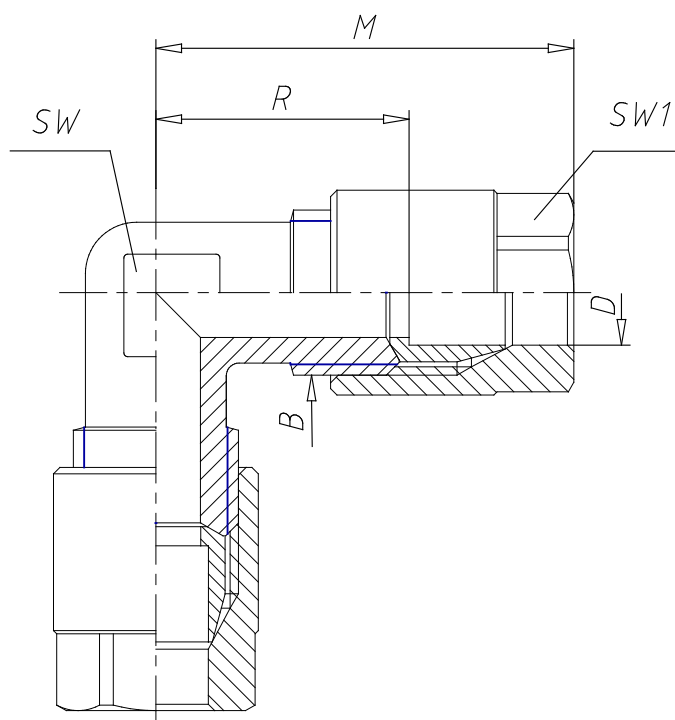

- Fittings Mod. 1220

Product code: 1220 4

Datasheet creation date: 10/03/2025 10:33

Check the most updated document online [click here](#)

■ TECHNICAL DATA

Mod.	1220 4
------	--------

- Fittings Mod. 1220

Product code: 1220 4

■ DIMENSIONS

D (mm)	4
B	1/8
M (mm)	29.5
R (mm)	19.0
SW (mm)	9
SW1 (mm)	12
With bi-conical olive	-