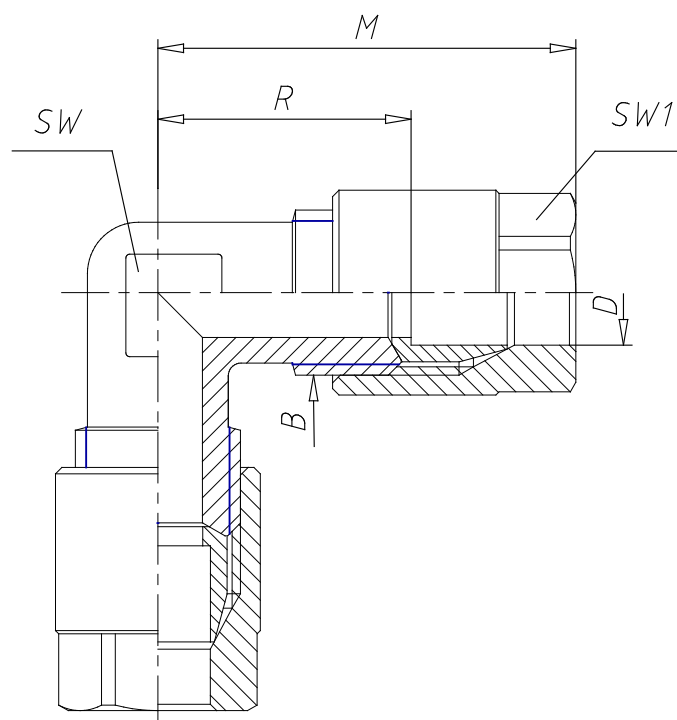

## - Fittings Mod. 1220

Product code: 1220 6

Datasheet creation date: 10/03/2025 10:33

Check the most updated document online [click here](#)

### ■ TECHNICAL DATA

Mod.	1220 6
------	--------

## - Fittings Mod. 1220

Product code: 1220 6

### **DIMENSIONS**

<b>D (mm)</b>	6
<b>B</b>	1/8
<b>M (mm)</b>	29.5
<b>R (mm)</b>	19.0
<b>SW (mm)</b>	9
<b>SW1 (mm)</b>	12
<b>With bi-conical olive</b>	-