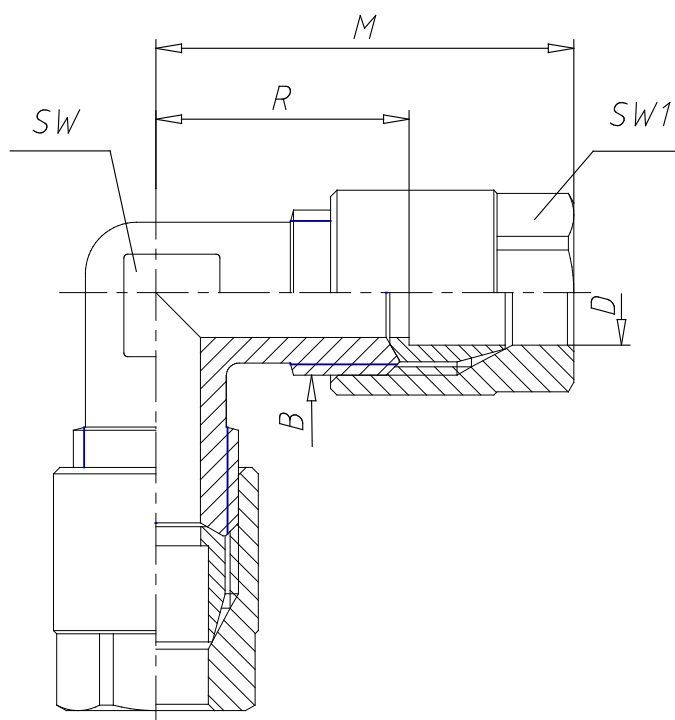

- Fittings Mod. 1220

Product code: 1220 8

Datasheet creation date: 10/03/2025 10:33

Check the most updated document online [click here](#)

■ TECHNICAL DATA

Mod.	1220 8
------	--------

- Fittings Mod. 1220

Product code: 1220 8

■ DIMENSIONS

D (mm)	8
B	1/4
M (mm)	33.0
R (mm)	20.0
SW (mm)	11
SW1 (mm)	14
With bi-conical olive	-