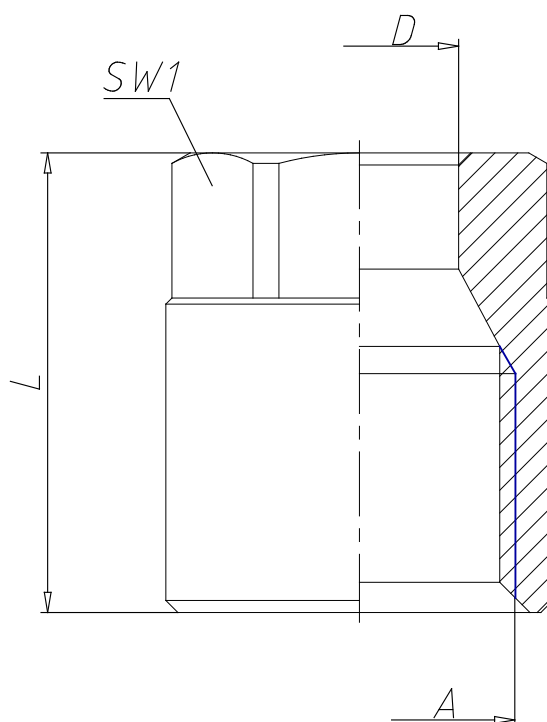

## - Fittings Mod. 1303

Product code: 1303 10-3/8

Datasheet creation date: 10/03/2025 10:44

Check the most updated document online [click here](#)

### ■ TECHNICAL DATA

Mod.	1303 10-3/8
------	-------------

## - Fittings Mod. 1303

Product code: 1303 10-3/8

### ■ DIMENSIONS

<b>D (mm)</b>	10
<b>A</b>	3/8
<b>L (mm)</b>	21.5
<b>SW1 (mm)</b>	17