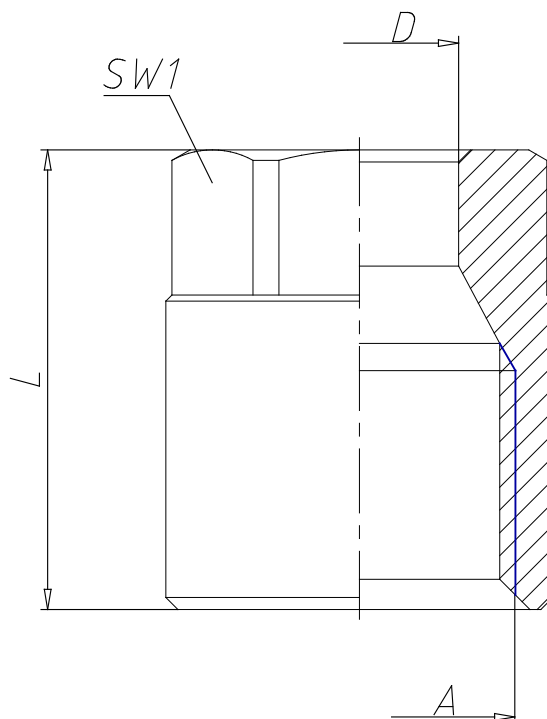

- Fittings Mod. 1303

Product code: 1303 4-1/8

Datasheet creation date: 10/03/2025 10:44

Check the most updated document online [click here](#)

■ TECHNICAL DATA

Mod.	1303 4-1/8
------	------------

- Fittings Mod. 1303

Product code: 1303 4-1/8

■ DIMENSIONS

D (mm)	4
A	1/8
L (mm)	15.5
SW1 (mm)	12