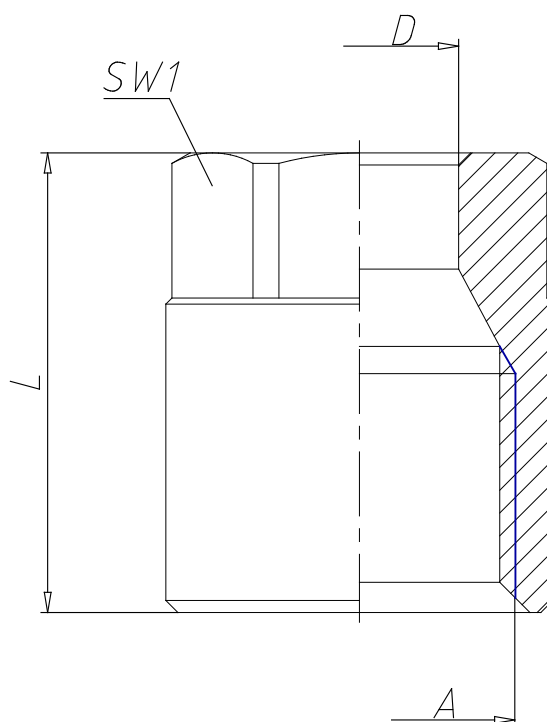

- Fittings Mod. 1303

Product code: 1303 6-1/8

Datasheet creation date: 10/03/2025 10:44

Check the most updated document online [click here](#)

■ TECHNICAL DATA

Mod.	1303 6-1/8
------	------------

- Fittings Mod. 1303

Product code: 1303 6-1/8

■ DIMENSIONS

D (mm)	6
A	1/8
L (mm)	15.5
SW1 (mm)	12