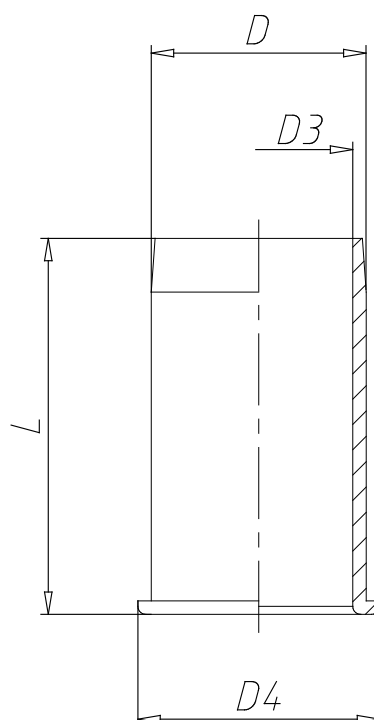

- Fittings Mod. 1320

Product code: 1320 10

Datasheet creation date: 10/03/2025 10:45

Check the most updated document online [click here](#)

■ TECHNICAL DATA

Mod.	1320 10
------	---------

- Fittings Mod. 1320

Product code: 1320 10

■ DIMENSIONS

D (mm)	10
D3 (mm)	9
D4 (mm)	11
L (mm)	16