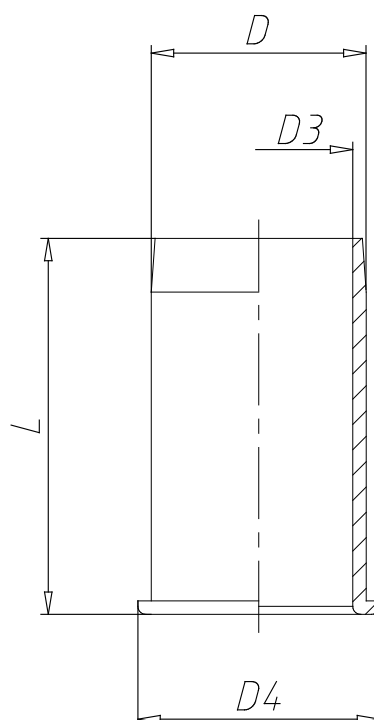

- Fittings Mod. 1320

Product code: 1320 4

Datasheet creation date: 10/03/2025 10:45

Check the most updated document online [click here](#)

■ TECHNICAL DATA

Mod.	1320 4
------	--------

- Fittings Mod. 1320

Product code: 1320 4

■ DIMENSIONS

D (mm)	4
D3 (mm)	3
D4 (mm)	5
L (mm)	12