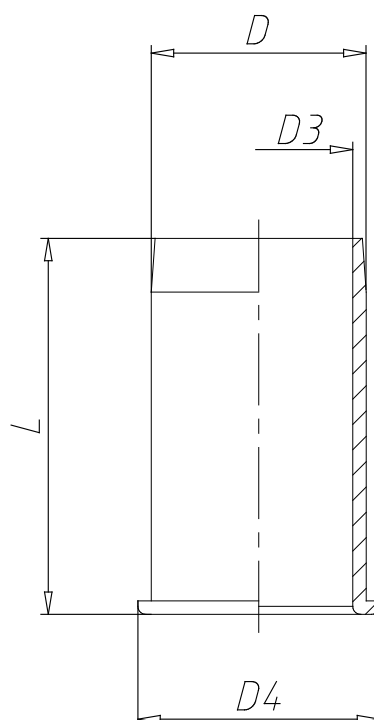

- Fittings Mod. 1320

Product code: 1320 8

Datasheet creation date: 10/03/2025 10:45

Check the most updated document online [click here](#)

■ TECHNICAL DATA

Mod.	1320 8
------	--------

- Fittings Mod. 1320

Product code: 1320 8

■ DIMENSIONS

D (mm)	8
D3 (mm)	7
D4 (mm)	9
L (mm)	14