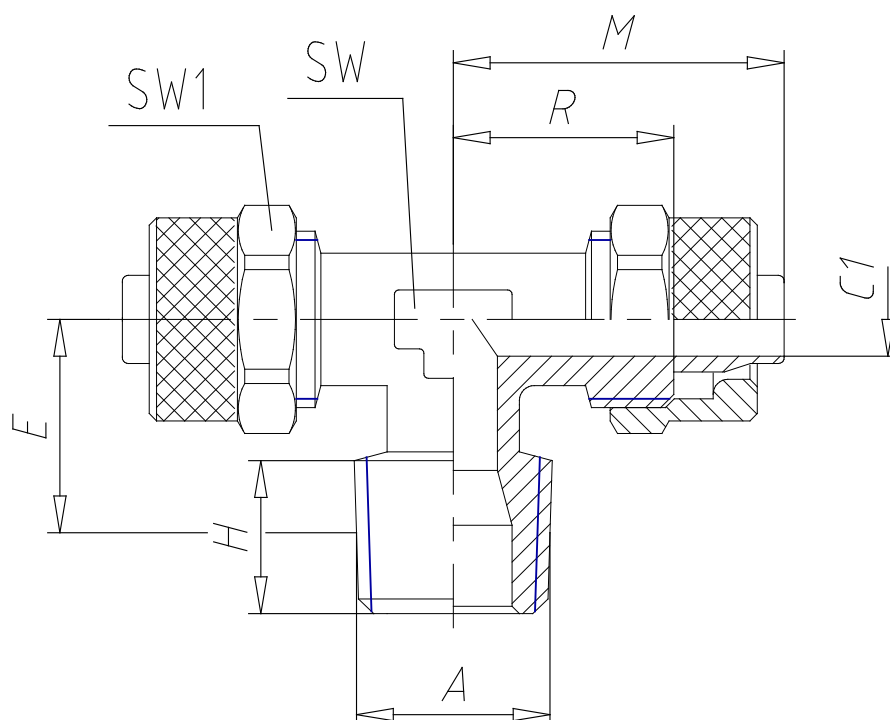

## - Fittings Mod. 1410

Product code: 1410 10/8-1/8

Datasheet creation date: 10/03/2025 03:00

Check the most updated document online [click here](#)

### TECHNICAL DATA

Mod.	1410 10/8-1/8
------	---------------

## - Fittings Mod. 1410

Product code: 1410 10/8-1/8

### **DIMENSIONS**

<b>Tube</b>	10/8
<b>A</b>	R 1/8
<b>C1 (mm)</b>	6.5
<b>E (mm)</b>	15.0
<b>H (mm)</b>	7.5
<b>M (mm)</b>	25.5
<b>R (mm)</b>	17.0
<b>SW (mm)</b>	12
<b>SW1 (mm)</b>	16