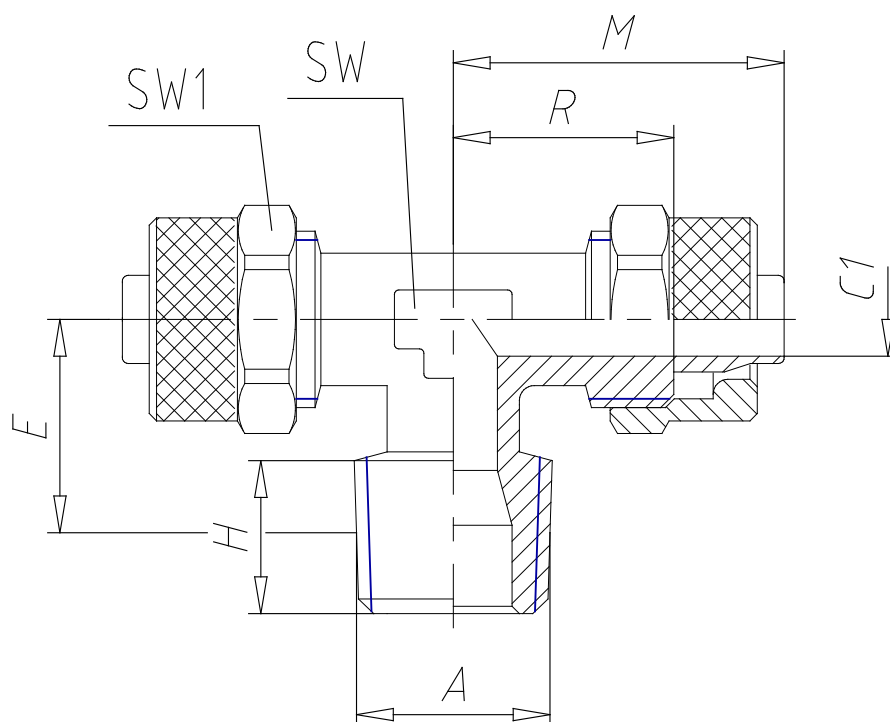

- Fittings Mod. 1410

Product code: 1410 15/12,5-1/2

Datasheet creation date: 10/03/2025 03:00

Check the most updated document online [click here](#)

■ TECHNICAL DATA

Mod.	1410 15/12,5-1/2
------	------------------

- Fittings Mod. 1410

Product code: 1410 15/12,5-1/2

■ DIMENSIONS

Tube	15/12.5
A	R 1/2
C1 (mm)	11.0
E (mm)	21.5
H (mm)	14.0
M (mm)	34.0
R (mm)	22.5
SW (mm)	16
SW1 (mm)	22