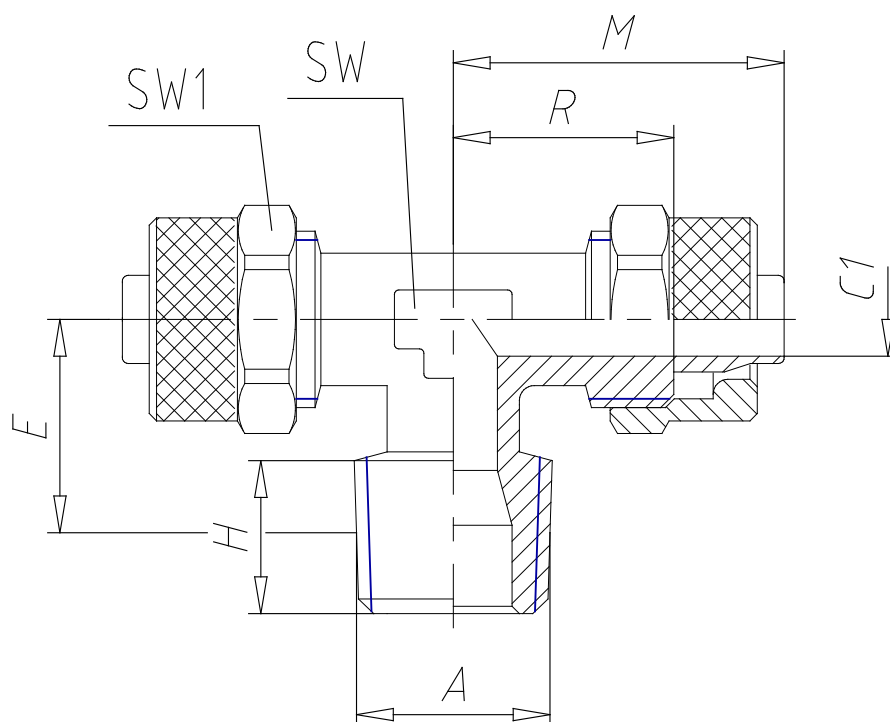

- Fittings Mod. 1410

Product code: 1410 5/3-1/8

Datasheet creation date: 10/03/2025 03:00

Check the most updated document online [click here](#)

■ TECHNICAL DATA

Mod.	1410 5/3-1/8
------	--------------

- Fittings Mod. 1410

Product code: 1410 5/3-1/8

DIMENSIONS

Tube	5/3
A	R 1/8
C1 (mm)	2.0
E (mm)	12.5
H (mm)	7.5
M (mm)	21.5
R (mm)	15.0
SW (mm)	8
SW1 (mm)	8