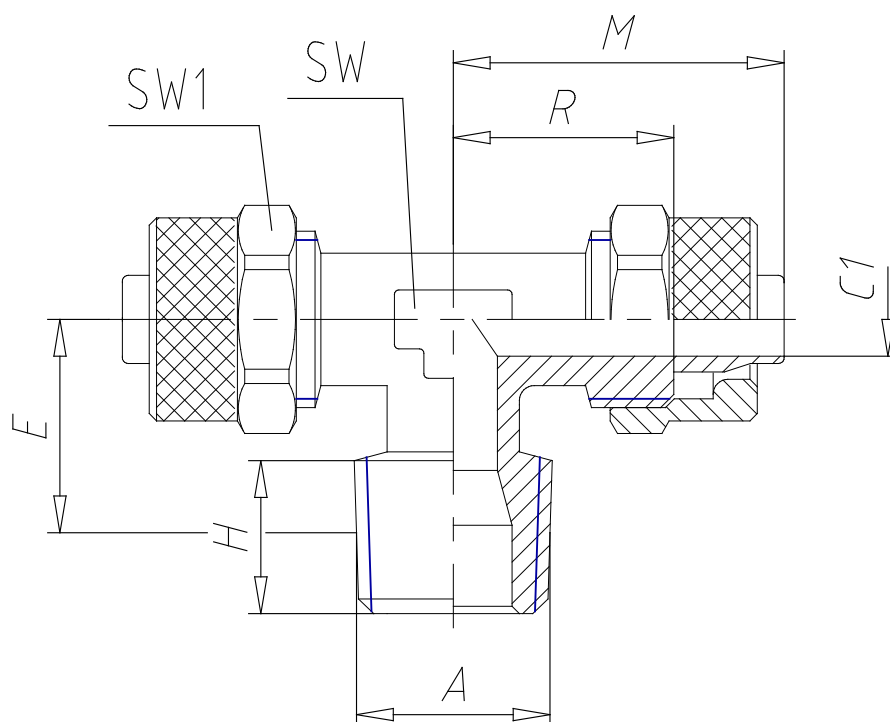

## - Fittings Mod. 1410

Product code: 1410 6/4-1/4

Datasheet creation date: 10/03/2025 03:00

Check the most updated document online [click here](#)

### TECHNICAL DATA

Mod.	1410 6/4-1/4
------	--------------

## - Fittings Mod. 1410

Product code: 1410 6/4-1/4

### ■ DIMENSIONS

<b>Tube</b>	6/4
<b>A</b>	R 1/4
<b>C1 (mm)</b>	3.0
<b>E (mm)</b>	15.5
<b>H (mm)</b>	11.0
<b>M (mm)</b>	22.5
<b>R (mm)</b>	15.0
<b>SW (mm)</b>	10
<b>SW1 (mm)</b>	12