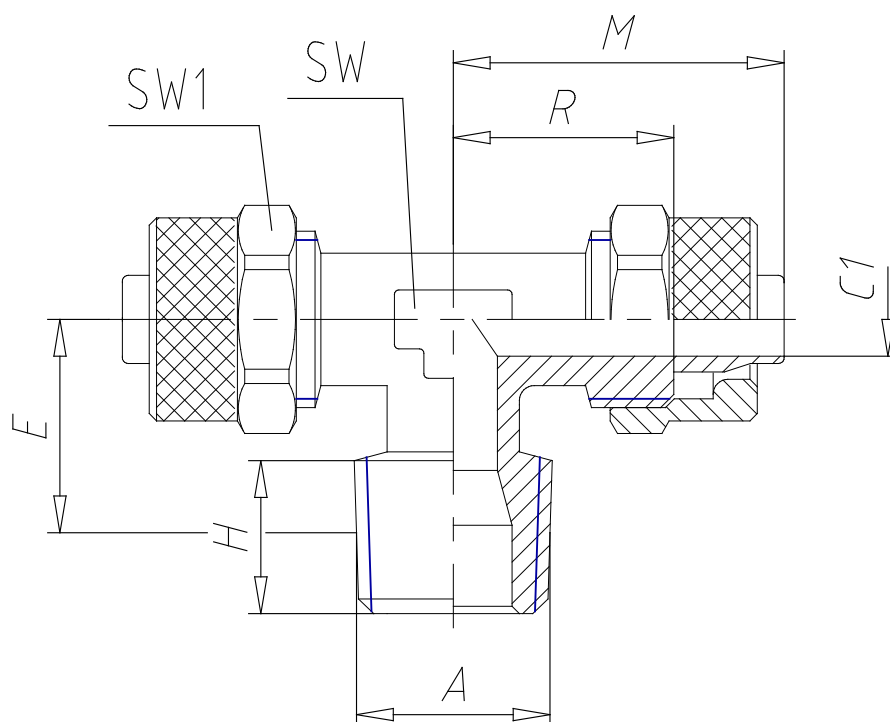

- Fittings Mod. 1410

Product code: 1410 6/4-1/8

Datasheet creation date: 10/03/2025 03:00

Check the most updated document online [click here](#)

TECHNICAL DATA

Mod.	1410 6/4-1/8
------	--------------

- Fittings Mod. 1410

Product code: 1410 6/4-1/8

DIMENSIONS

Tube	6/4
A	R 1/8
C1 (mm)	3.0
E (mm)	12.5
H (mm)	7.5
M (mm)	22.5
R (mm)	15.0
SW (mm)	8
SW1 (mm)	12