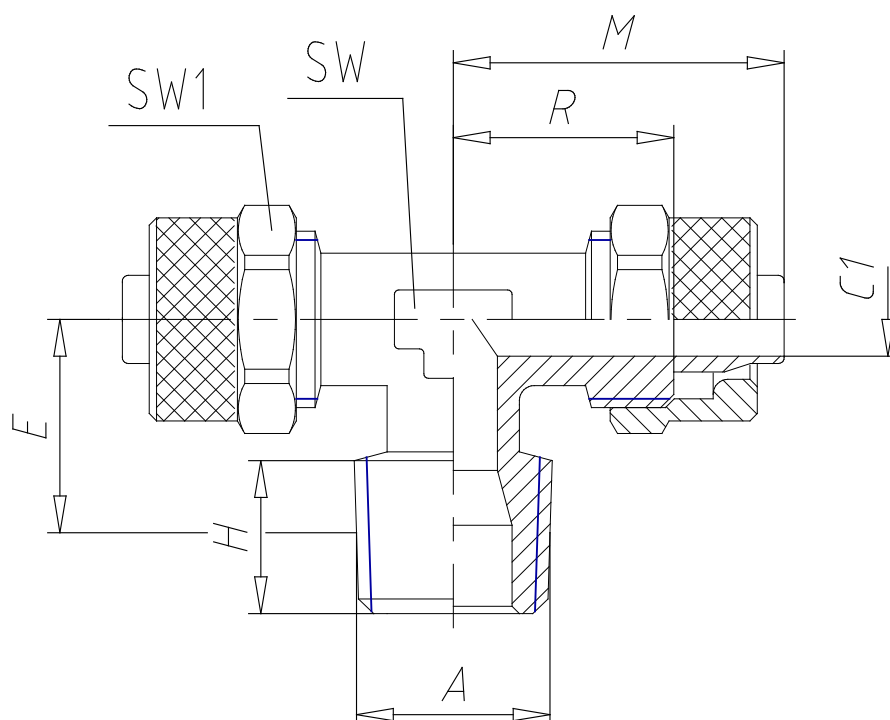

- Fittings Mod. 1410

Product code: 1410 8/6-1/8

Datasheet creation date: 10/03/2025 03:00

Check the most updated document online [click here](#)

TECHNICAL DATA

Mod.	1410 8/6-1/8
------	--------------

- Fittings Mod. 1410

Product code: 1410 8/6-1/8

DIMENSIONS

Tube	8/6
A	R 1/8
C1 (mm)	5.0
E (mm)	13.0
H (mm)	7.5
M (mm)	22.5
R (mm)	15.0
SW (mm)	10
SW1 (mm)	14