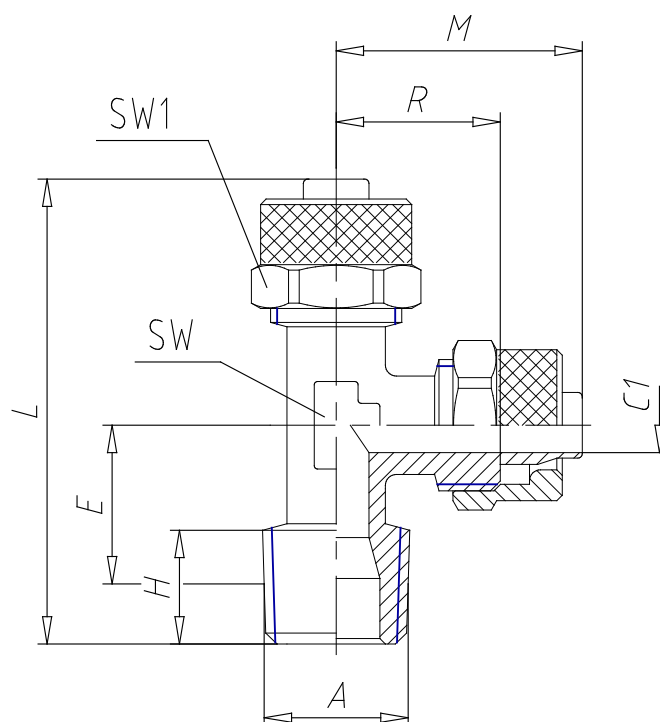

- Fittings Mod. 1420

Product code: 1420 10/8-1/4

Datasheet creation date: 10/03/2025 03:00

Check the most updated document online [click here](#)

■ TECHNICAL DATA

Mod.	1420 10/8-1/4
------	---------------

- Fittings Mod. 1420

Product code: 1420 10/8-1/4

DIMENSIONS

Tube	10/8
A	R 1/4
C1 (mm)	6.5
E (mm)	17.0
H (mm)	11.0
L (mm)	47.0
M (mm)	25.5
R (mm)	17
SW (mm)	12
SW1 (mm)	16