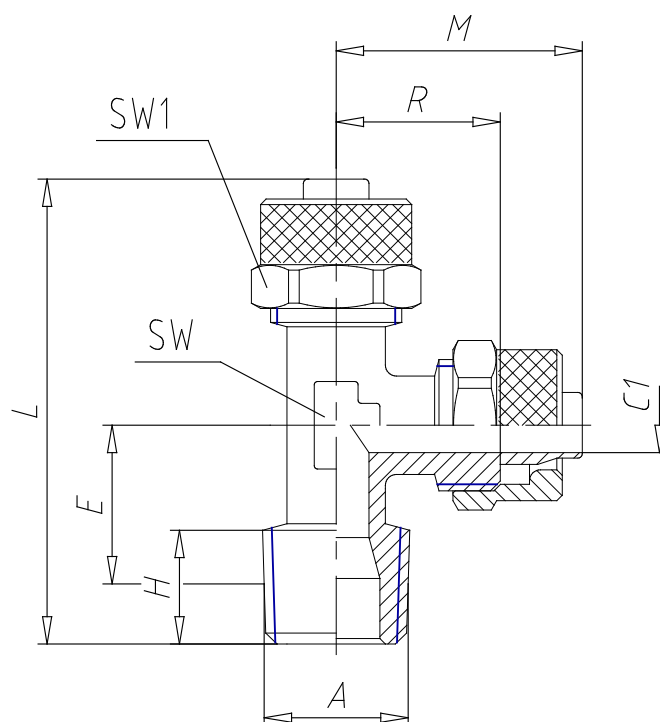

## - Fittings Mod. 1420

Product code: 1420 10/8-1/8

Datasheet creation date: 10/03/2025 03:00

Check the most updated document online [click here](#)

### TECHNICAL DATA

|      |               |
|------|---------------|
| Mod. | 1420 10/8-1/8 |
|------|---------------|

## - Fittings Mod. 1420

Product code: 1420 10/8-1/8

### ■ DIMENSIONS

|                 |       |
|-----------------|-------|
| <b>Tube</b>     | 10/8  |
| <b>A</b>        | R 1/8 |
| <b>C1 (mm)</b>  | 6.5   |
| <b>E (mm)</b>   | 15.0  |
| <b>H (mm)</b>   | 7.5   |
| <b>L (mm)</b>   | 43.5  |
| <b>M (mm)</b>   | 25.5  |
| <b>R (mm)</b>   | 17    |
| <b>SW (mm)</b>  | 12    |
| <b>SW1 (mm)</b> | 16    |