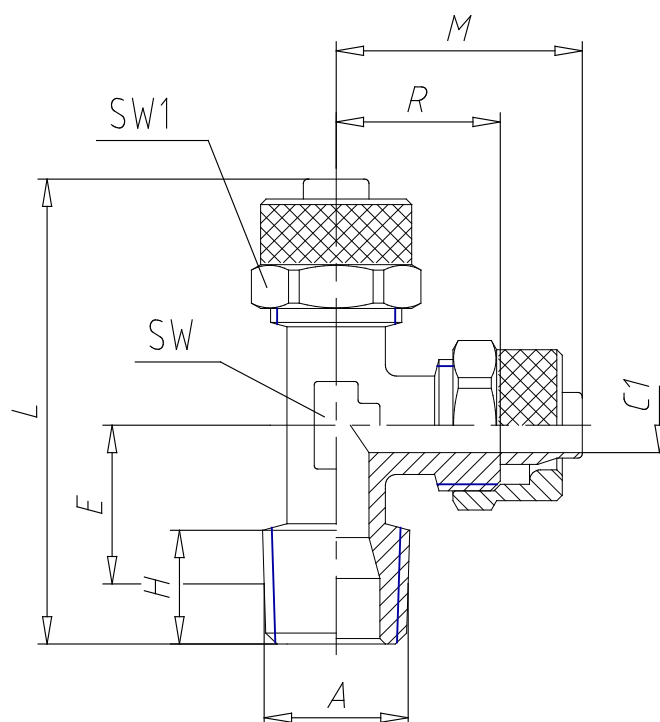

- Fittings Mod. 1420

Product code: 1420 5/3-1/8

Datasheet creation date: 10/03/2025 03:00

Check the most updated document online [click here](#)

TECHNICAL DATA

Mod.	1420 5/3-1/8
------	--------------

- Fittings Mod. 1420

Product code: 1420 5/3-1/8

■ DIMENSIONS

Tube	5/3
A	R 1/8
C1 (mm)	2.0
E (mm)	12.5
H (mm)	7.5
L (mm)	37.5
M (mm)	21.5
R (mm)	15
SW (mm)	8
SW1 (mm)	8