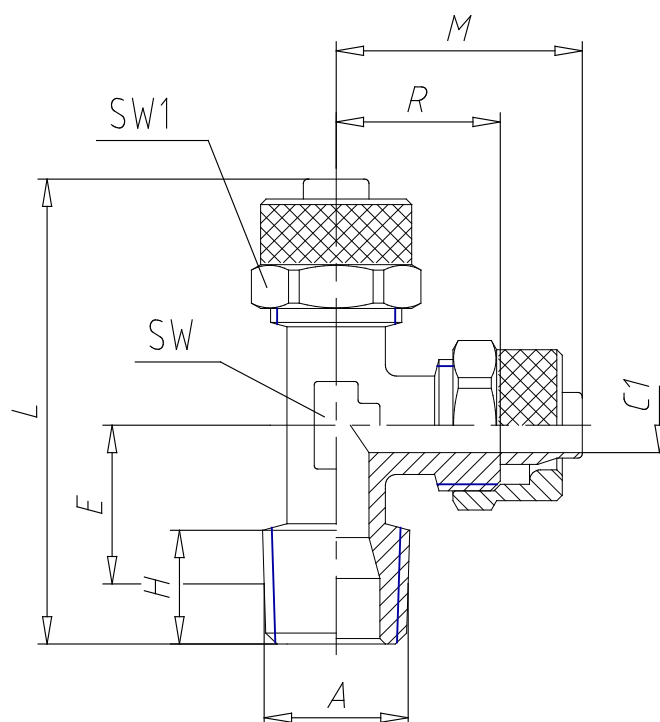

- Fittings Mod. 1420

Product code: 1420 6/4-1/8

Datasheet creation date: 10/03/2025 03:00

Check the most updated document online [click here](#)

TECHNICAL DATA

Mod.	1420 6/4-1/8
------	--------------

- Fittings Mod. 1420

Product code: 1420 6/4-1/8

DIMENSIONS

Tube	6/4
A	R 1/8
C1 (mm)	3.0
E (mm)	12.5
H (mm)	7.5
L (mm)	38.5
M (mm)	22.5
R (mm)	15
SW (mm)	8
SW1 (mm)	12