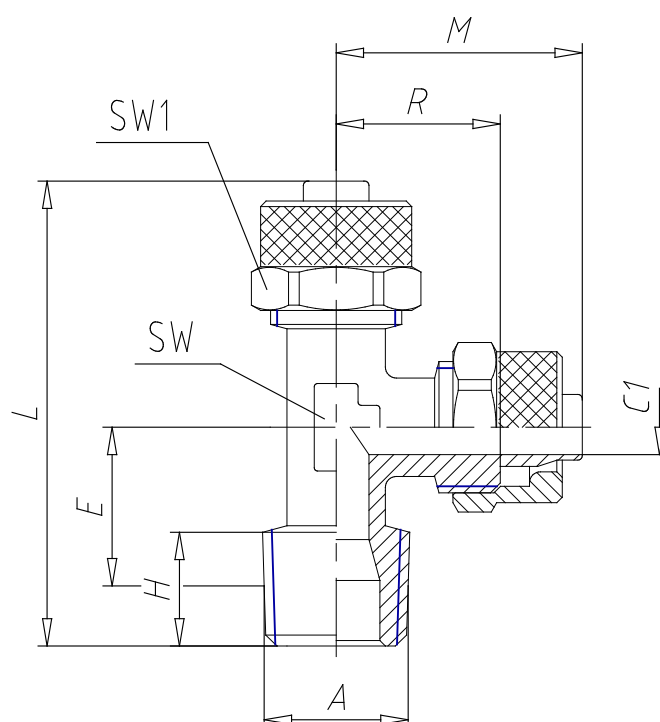

- Fittings Mod. 1420

Product code: 1420 8/6-1/8

Datasheet creation date: 10/03/2025 03:00

Check the most updated document online [click here](#)

TECHNICAL DATA

Mod.	1420 8/6-1/8
------	--------------

- Fittings Mod. 1420

Product code: 1420 8/6-1/8

DIMENSIONS

Tube	8/6
A	R 1/8
C1 (mm)	5.0
E (mm)	13.0
H (mm)	7.5
L (mm)	39.0
M (mm)	22.5
R (mm)	15
SW (mm)	10
SW1 (mm)	14