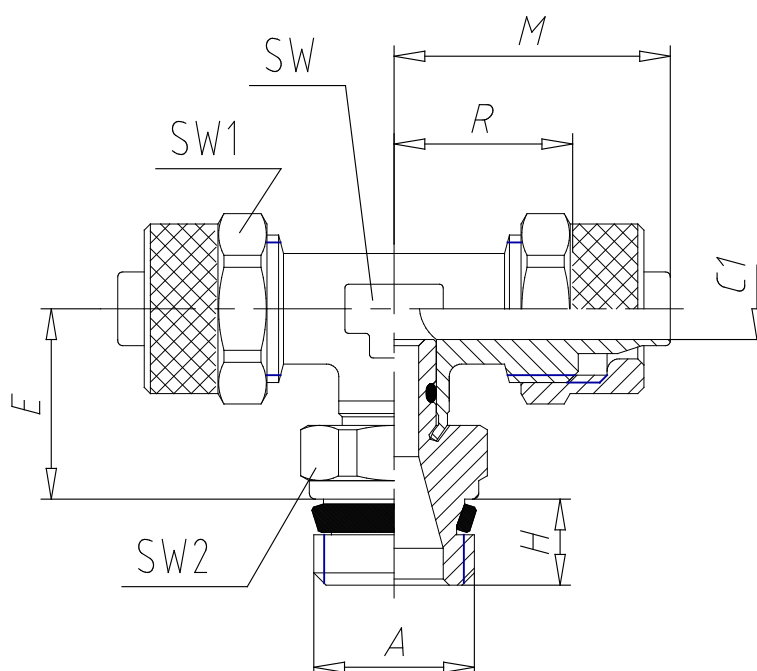

## - Fittings Mod. 1431

Product code: 1431 10/8-1/4

Datasheet creation date: 10/03/2025 08:55

Check the most updated document online [click here](#)

### TECHNICAL DATA

Mod.	1431 10/8-1/4
------	---------------

## - Fittings Mod. 1431

Product code: 1431 10/8-1/4

### ■ DIMENSIONS

<b>Tube</b>	10/8
<b>A</b>	G1/4
<b>C1 (mm)</b>	6.5
<b>E (mm)</b>	16
<b>H (mm)</b>	7.0
<b>M (mm)</b>	25.5
<b>R (mm)</b>	17
<b>SW (mm)</b>	12
<b>SW1 (mm)</b>	16
<b>SW2 (mm)</b>	14