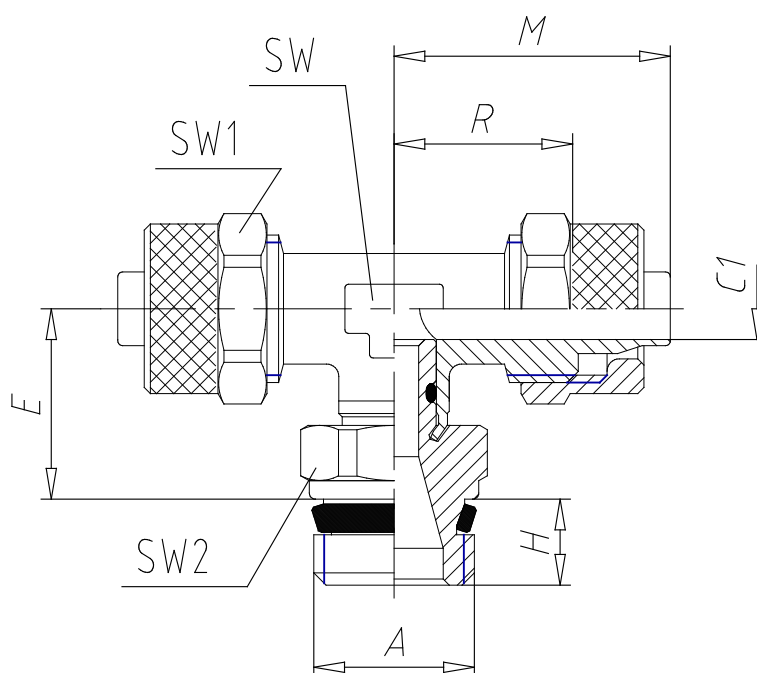

- Fittings Mod. 1431

Product code: 1431 6/4-1/4

Datasheet creation date: 10/03/2025 08:55

Check the most updated document online [click here](#)

TECHNICAL DATA

Mod.	1431 6/4-1/4
------	--------------

- Fittings Mod. 1431

Product code: 1431 6/4-1/4

■ DIMENSIONS

Tube	6/4
A	G1/4
C1 (mm)	3.0
E (mm)	15
H (mm)	7.0
M (mm)	22.5
R (mm)	15
SW (mm)	10
SW1 (mm)	12
SW2 (mm)	14