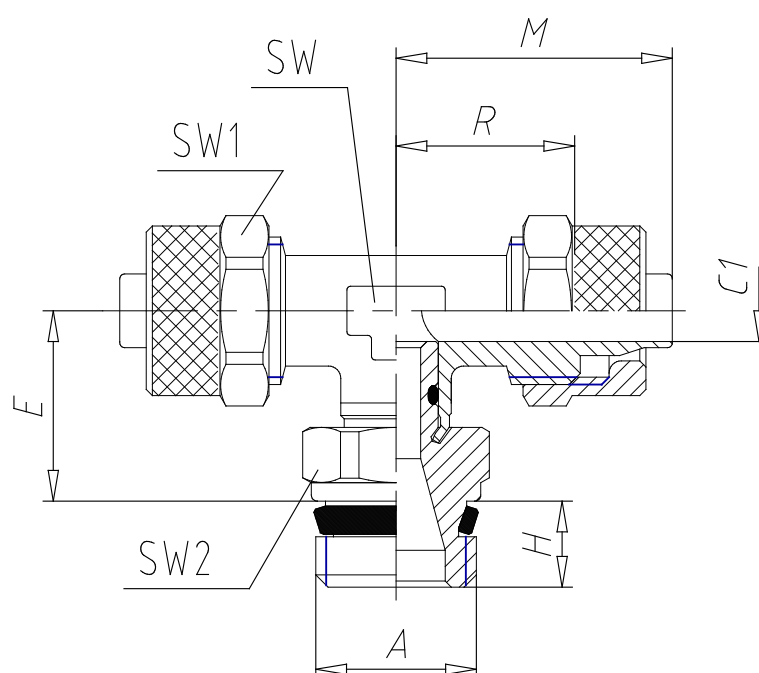

- Fittings Mod. 1431

Product code: 1431 6/4-1/8

Datasheet creation date: 10/03/2025 08:55

Check the most updated document online [click here](#)

TECHNICAL DATA

Mod.	1431 6/4-1/8
------	--------------

- Fittings Mod. 1431

Product code: 1431 6/4-1/8

■ DIMENSIONS

Tube	6/4
A	G1/8
C1 (mm)	3.0
E (mm)	15
H (mm)	5.5
M (mm)	22.5
R (mm)	15
SW (mm)	10
SW1 (mm)	12
SW2 (mm)	12