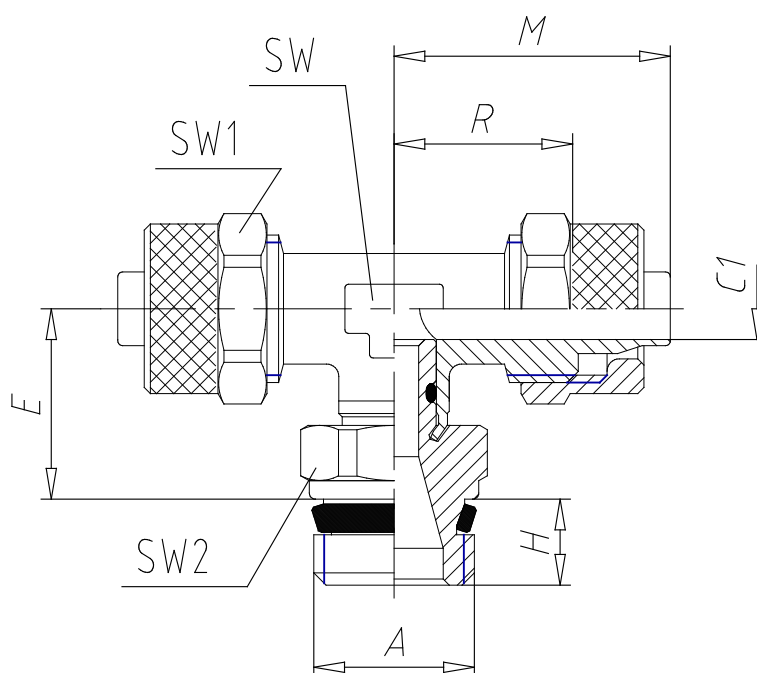

- Fittings Mod. 1431

Product code: 1431 8/6-1/4

Datasheet creation date: 10/03/2025 08:55

Check the most updated document online [click here](#)

TECHNICAL DATA

Mod.	1431 8/6-1/4
------	--------------

- Fittings Mod. 1431

Product code: 1431 8/6-1/4

DIMENSIONS

Tube	8/6
A	G1/4
C1 (mm)	5.0
E (mm)	15
H (mm)	7.0
M (mm)	22.5
R (mm)	15
SW (mm)	10
SW1 (mm)	14
SW2 (mm)	14