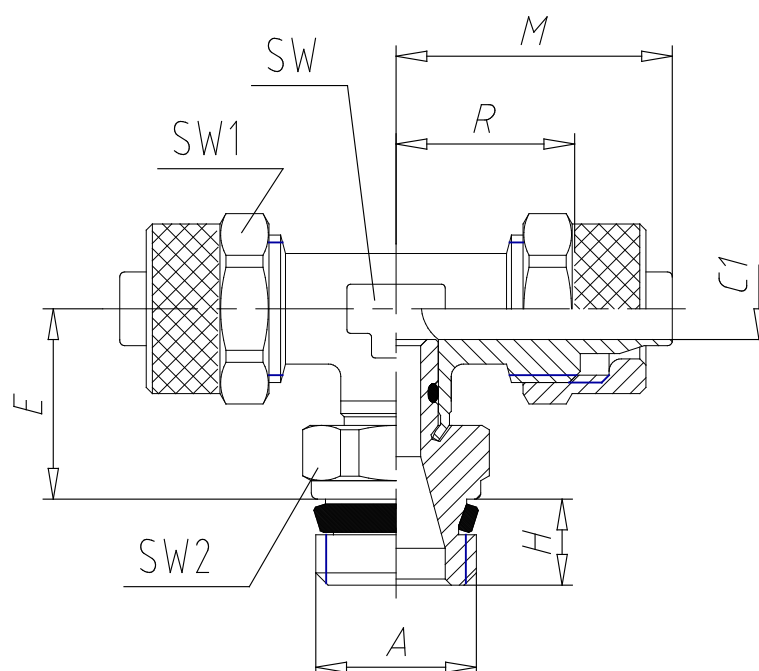

- Fittings Mod. 1431

Product code: 1431 8/6-1/8

Datasheet creation date: 10/03/2025 08:55

Check the most updated document online [click here](#)

TECHNICAL DATA

Mod.	1431 8/6-1/8
------	--------------

- Fittings Mod. 1431

Product code: 1431 8/6-1/8

■ DIMENSIONS

Tube	8/6
A	G1/8
C1 (mm)	5.0
E (mm)	15
H (mm)	5.5
M (mm)	22.5
R (mm)	15
SW (mm)	10
SW1 (mm)	14
SW2 (mm)	12