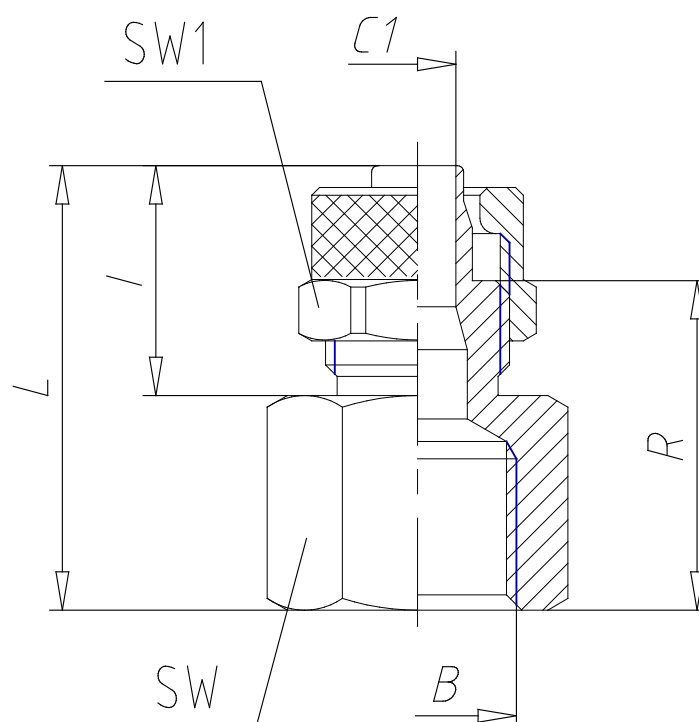

- Fittings Mod. 1463

Product code: 1463 10/8-1/2

Datasheet creation date: 10/03/2025 03:00

Check the most updated document online [click here](#)

■ TECHNICAL DATA

Mod.	1463 10/8-1/2
------	---------------

- Fittings Mod. 1463

Product code: 1463 10/8-1/2

■ DIMENSIONS

Tube	10/8
B	G 1/2
C1 (mm)	6.5
I (mm)	16.5
L (mm)	33.0
R (mm)	24.5
SW (mm)	24
SW1 (mm)	16