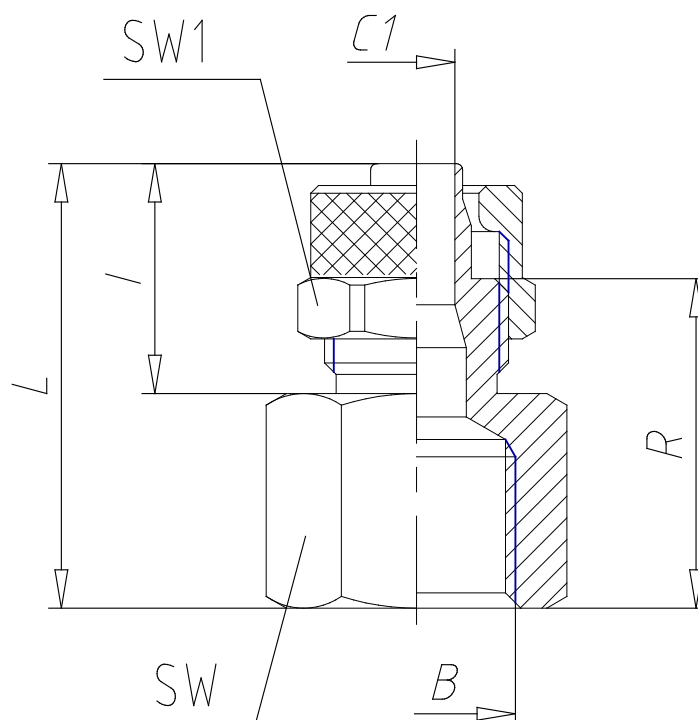

- Fittings Mod. 1463

Product code: 1463 10/8-1/4

Datasheet creation date: 10/03/2025 03:00

Check the most updated document online [click here](#)

■ TECHNICAL DATA

Mod.	1463 10/8-1/4
------	---------------

- Fittings Mod. 1463

Product code: 1463 10/8-1/4

DIMENSIONS

Tube	10/8
B	G 1/4
C1 (mm)	6.5
I (mm)	16.5
L (mm)	28.0
R (mm)	19.5
SW (mm)	17
SW1 (mm)	16