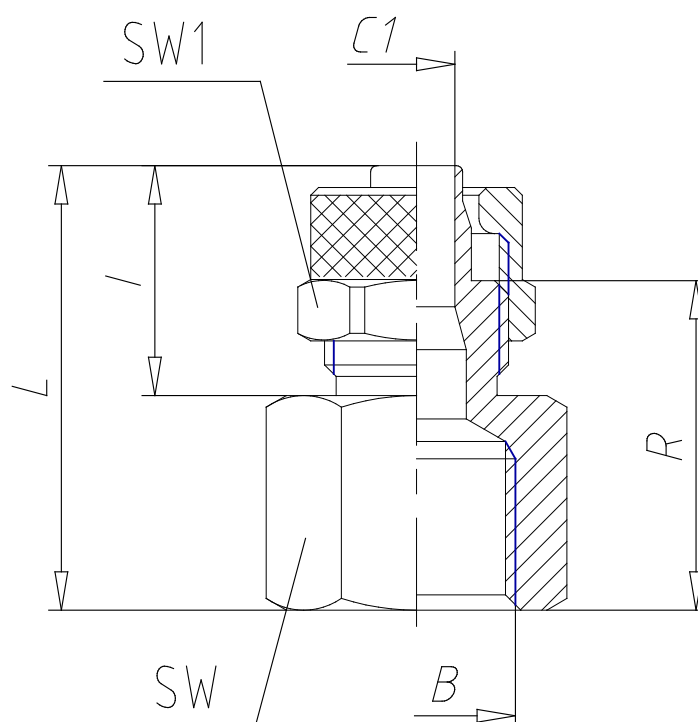

- Fittings Mod. 1463

Product code: 1463 10/8-1/8

Datasheet creation date: 10/03/2025 03:00

Check the most updated document online [click here](#)

■ TECHNICAL DATA

Mod.	1463 10/8-1/8
------	---------------

- Fittings Mod. 1463

Product code: 1463 10/8-1/8

■ DIMENSIONS

Tube	10/8
B	G 1/8
C1 (mm)	6.5
I (mm)	16.5
L (mm)	21.5
R (mm)	13.0
SW (mm)	14
SW1 (mm)	16